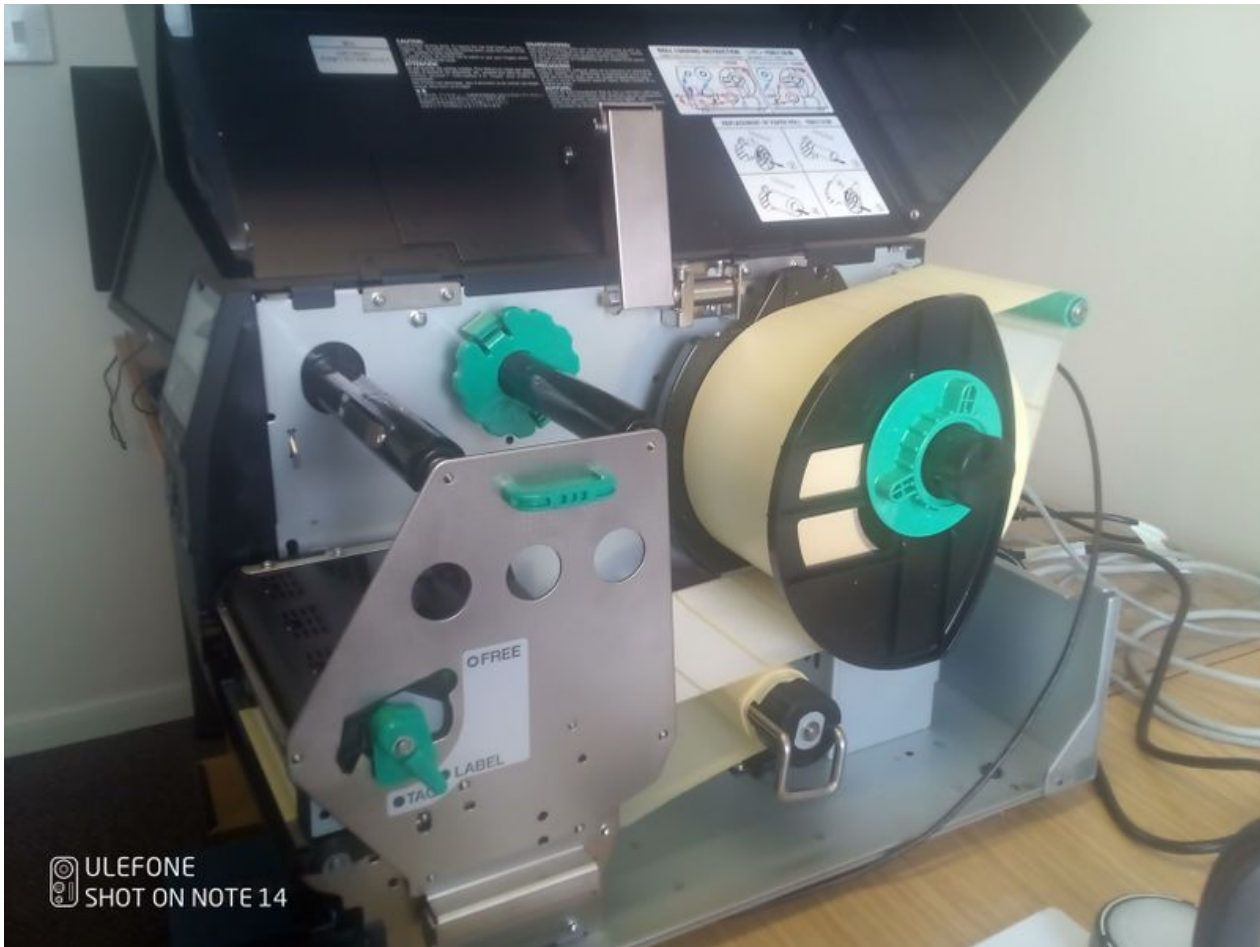

Fichier:Toshiba - B-EX4T1 Printer Setup B-EX4-Load.jpg



Toshiba_-_B-EX4T1_Printer_Setup_B-EX4-Load

File history

Click on a date/time to view the file as it appeared at that time.

	Date/Time	Thumbnail	Dimensions	User	Comment
current	16:43, 3 February 2023		3,264 × 2,448 (1.61 MB)	Gareth Green (talk contribs)	Toshiba_-_B-EX4T1_Printer_Setup_B-EX4-Load

You cannot overwrite this file.

File usage

There are no pages that link to this file.

Metadata

This file contains additional information, probably added from the digital camera or scanner used to create or digitize it. If the file has been modified from its original state, some details may not fully reflect the modified file.

Camera manufacturer	Ulefone
Camera model	Note 14
Exposure time	7,501/250,000 sec (0.030004)
F Number	f/1.8
ISO speed rating	259

Date and time of data generation	13:47, 3 February 2023
Lens focal length	2.84 mm
Width	3,264 px
Height	2,448 px
Orientation	Normal
Horizontal resolution	72 dpi
Vertical resolution	72 dpi
Software used	MediaTek Camera Application
File change date and time	13:47, 3 February 2023
Y and C positioning	Co-sited
Exposure Program	Not defined
Exif version	2.2
Date and time of digitizing	13:47, 3 February 2023
Meaning of each component	<ol style="list-style-type: none"> 1. Y 2. Cb 3. Cr 4. does not exist
APEX shutter speed	5.044
APEX brightness	0
APEX exposure bias	0
Maximum land aperture	0 APEX (f/1)
Metering mode	Center weighted average
Light source	Other light source
Flash	Flash did not fire, auto mode
DateTime subseconds	715
DateTimeOriginal subseconds	715
DateTimeDigitized subseconds	715
Supported Flashpix version	0,100
Color space	sRGB
Exposure mode	Auto exposure
White balance	Auto white balance
Digital zoom ratio	1
Focal length in 35 mm film	0 mm
Scene capture type	Standard