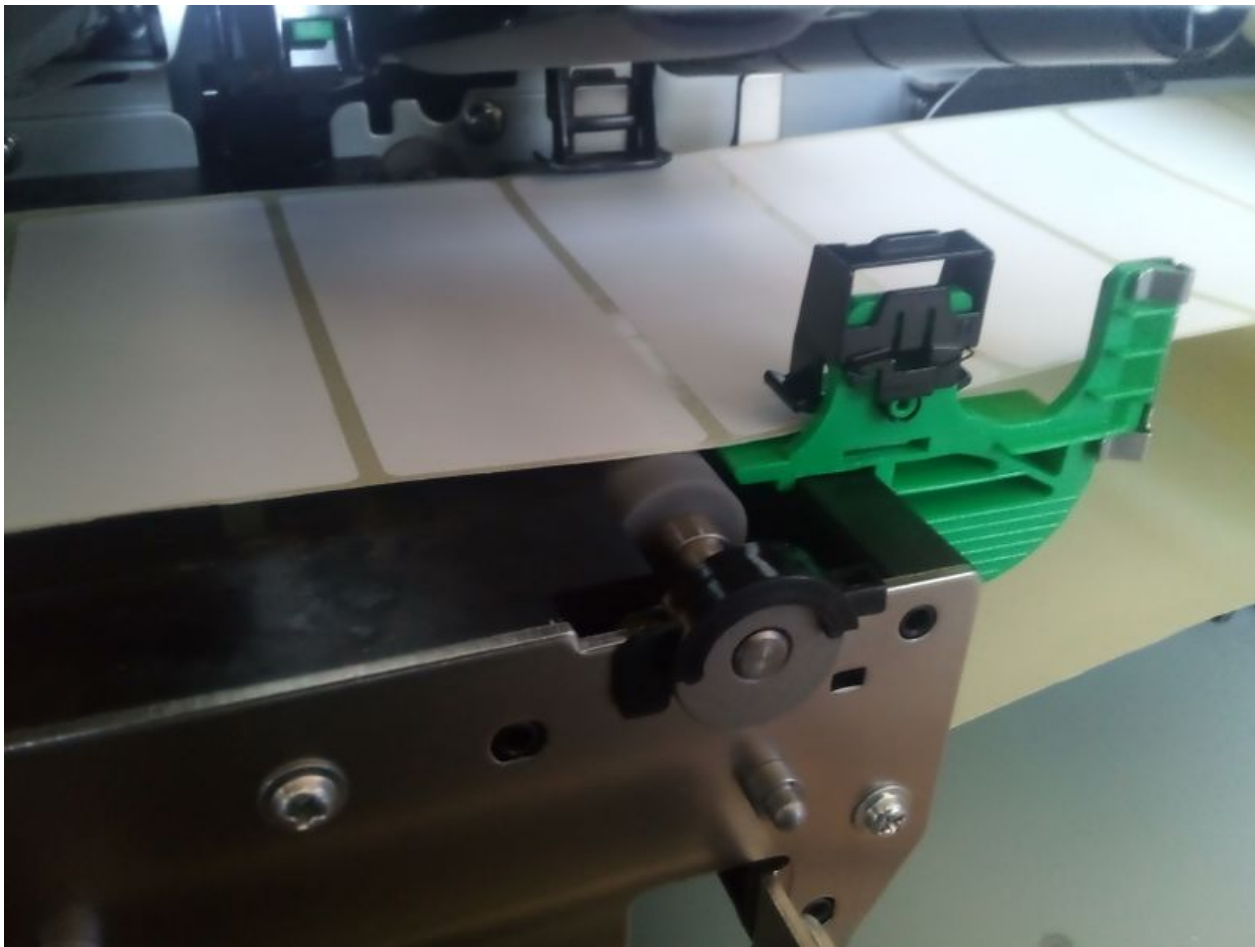

Fichier:Toshiba - B-EX4T1 Printer Setup B-EX4-LabelGuides New.jpg



Toshiba_-_B-EX4T1_Printer_Setup_B-EX4-LabelGuides_New

File history

Click on a date/time to view the file as it appeared at that time.

	Date/Time	Thumbnail	Dimensions	User	Comment
current	15:31, 6 February 2023		3,264 × 2,448 (1.69 MB)	Gareth Green (talk contribs)	Toshiba_-_B-EX4T1_Printer_Setup_B-EX4-LabelGuides_New

Camera manufacturer	Ulefone
Camera model	Note 14

Exposure time	40,001/1,000,000 sec (0.040001)
F Number	f/1.8
ISO speed rating	733
Date and time of data generation	12:43, 6 February 2023
Lens focal length	2.84 mm
Width	3,264 px
Height	2,448 px
Orientation	Normal
Horizontal resolution	72 dpi
Vertical resolution	72 dpi
Software used	MediaTek Camera Application
File change date and time	12:43, 6 February 2023
Y and C positioning	Co-sited
Exposure Program	Not defined
Exif version	2.2
Date and time of digitizing	12:43, 6 February 2023
Meaning of each component	1. Y 2. Cb 3. Cr 4. does not exist
APEX shutter speed	4.584
APEX brightness	0
APEX exposure bias	0
Maximum land aperture	0 APEX (f/1)
Metering mode	Center weighted average
Light source	Other light source
Flash	Flash did not fire, auto mode
DateTime subseconds	638
DateTimeOriginal subseconds	638
DateTimeDigitized subseconds	638
Supported Flashpix version	0,100
Color space	sRGB
Exposure mode	Auto exposure
White balance	Auto white balance
Digital zoom ratio	1
Focal length in 35 mm film	0 mm
Scene capture type	Standard