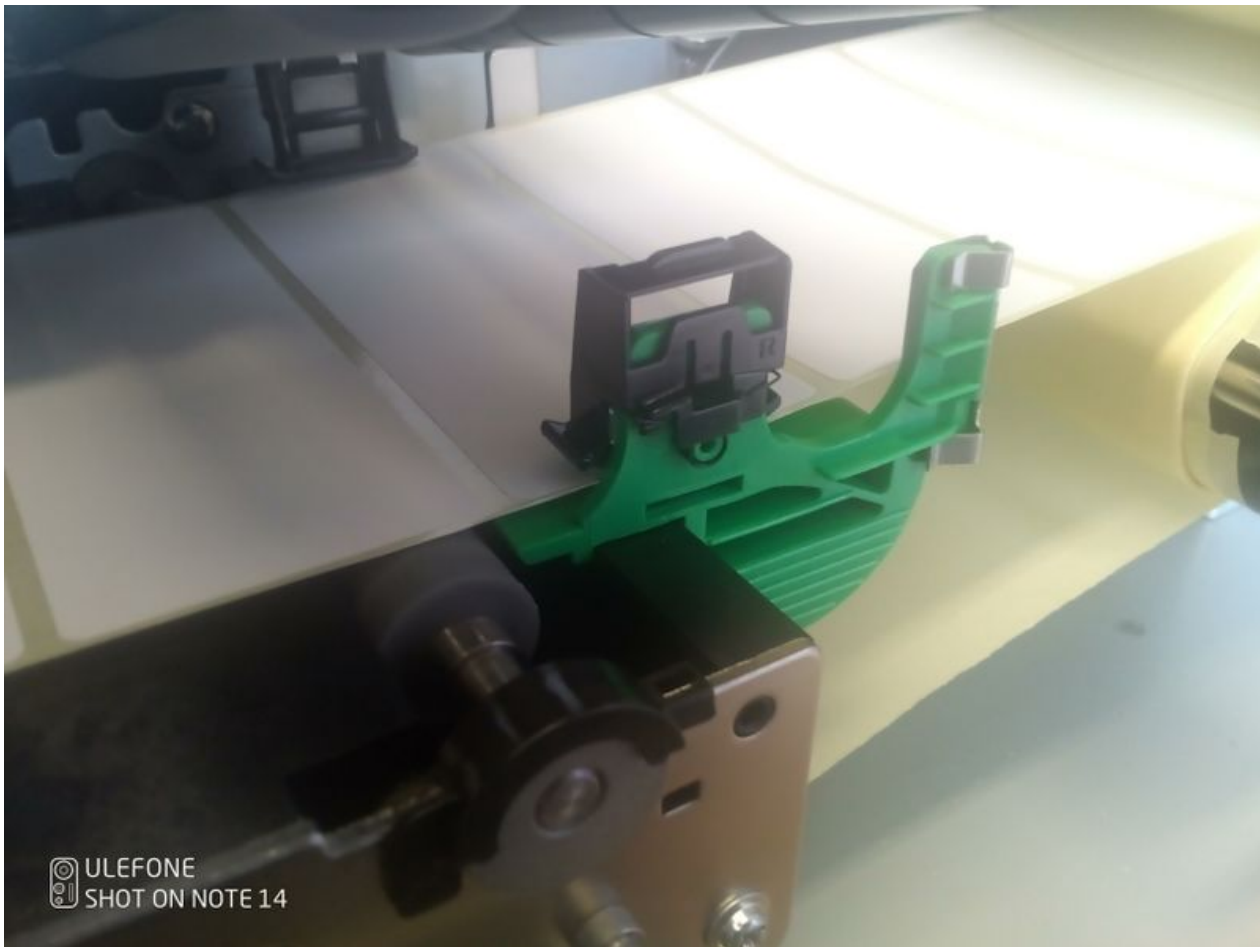

# Fichier:Toshiba - B-EX4T1 Printer Setup B-EX4-LabelGuides.jpg



Toshiba\_-\_B-EX4T1\_Printer\_Setup\_B-EX4-LabelGuides

## File history

Click on a date/time to view the file as it appeared at that time.

	Date/Time	Thumbnail	Dimensions	User	Comment
current	16:44, 3 February 2023		3,264 × 2,448 (1.3 MB)	Gareth Green (talk   contribs)	Toshiba_-_B-EX4T1_Printer_Setup_B-EX4-LabelGuides

Camera manufacturer	Ulefone
Camera model	Note 14
Exposure time	40,001/1,000,000 sec (0.040001)
F Number	f/1.8

ISO speed rating	470
Date and time of data generation	13:48, 3 February 2023
Lens focal length	2.84 mm
Width	3,264 px
Height	2,448 px
Orientation	Normal
Horizontal resolution	72 dpi
Vertical resolution	72 dpi
Software used	MediaTek Camera Application
File change date and time	13:48, 3 February 2023
Y and C positioning	Co-sited
Exposure Program	Not defined
Exif version	2.2
Date and time of digitizing	13:48, 3 February 2023
Meaning of each component	<ol style="list-style-type: none"> <li>1. Y</li> <li>2. Cb</li> <li>3. Cr</li> <li>4. does not exist</li> </ol>
APEX shutter speed	4.584
APEX brightness	0
APEX exposure bias	0
Maximum land aperture	0 APEX (f/1)
Metering mode	Center weighted average
Light source	Other light source
Flash	Flash did not fire, auto mode
DateTime subseconds	020
DateTimeOriginal subseconds	020
DateTimeDigitized subseconds	020
Supported Flashpix version	0,100
Color space	sRGB
Exposure mode	Auto exposure
White balance	Auto white balance
Digital zoom ratio	1
Focal length in 35 mm film	0 mm
Scene capture type	Standard