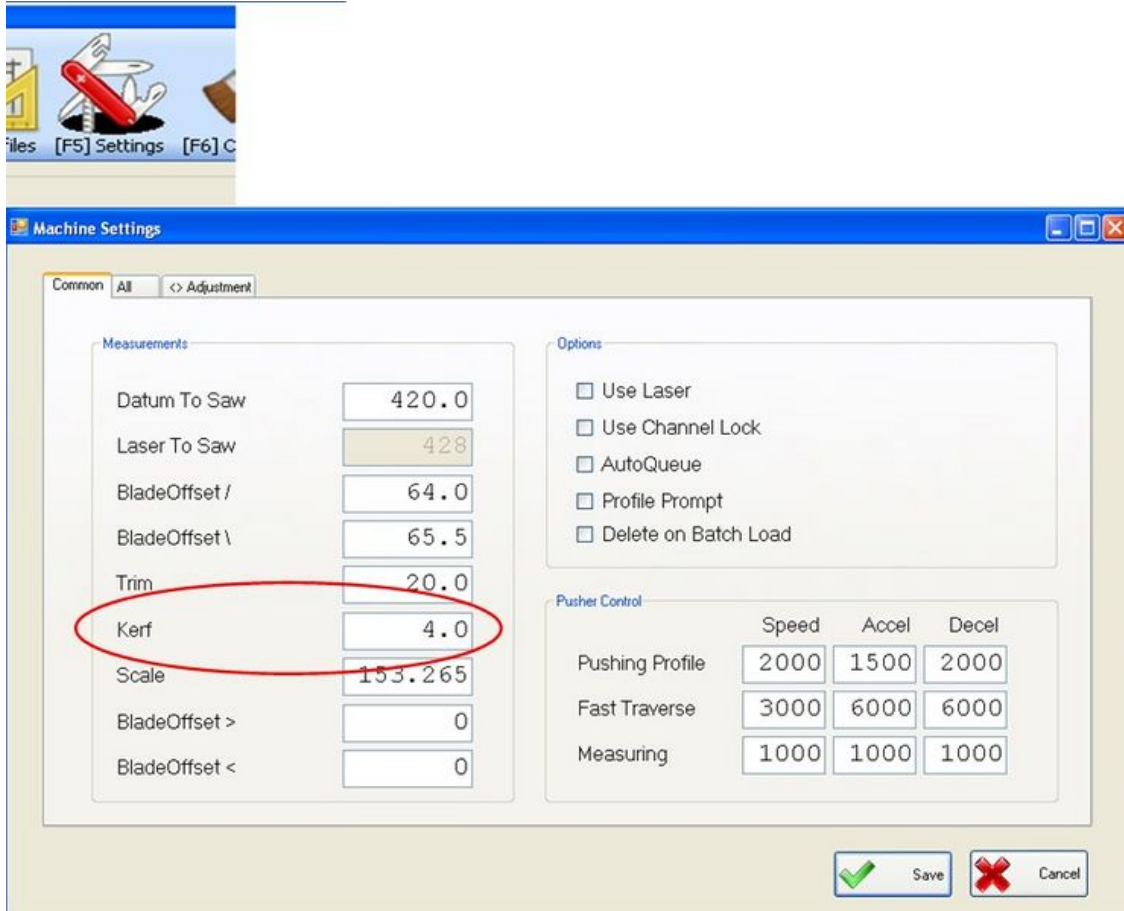

# Fichier:TM017 Setting Cut Length on Saw Annotation 2019-09-30 174556.jpg



TM017\_Setting\_Cut\_Length\_on\_Saw\_Annotation\_2019-09-30\_174556

## File history

Click on a date/time to view the file as it appeared at that time.

	Date/Time	Thumbnail	Dimensions	User	Comment
current	18:46, 30 September 2019		878 × 708 (95 KB)	Gareth Green (talk   contribs)	TM017_Setting_Cut_Length_on_Saw_Annotation_2019-09-30_174556