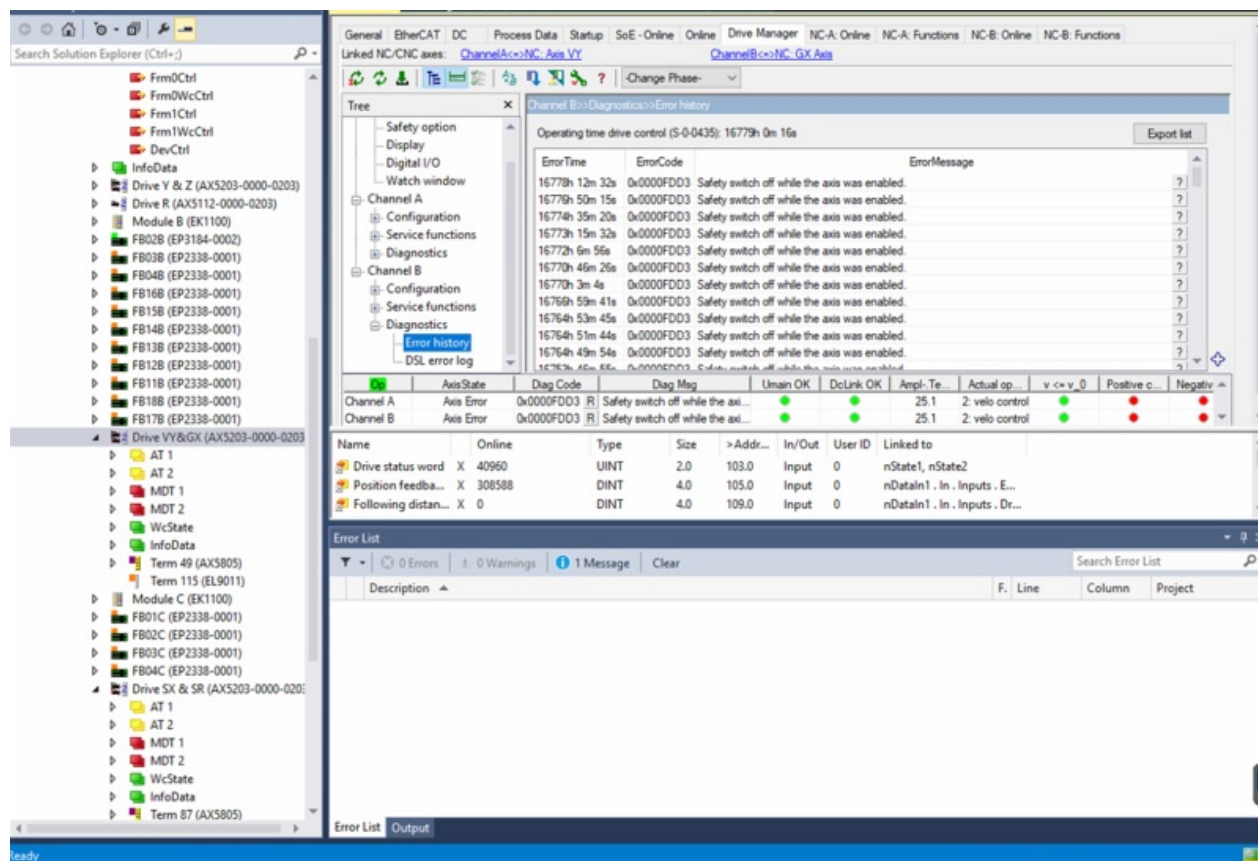

Fichier:TC3 Drive Manager Screenshot 1.png



File history

Click on a date/time to view the file as it appeared at that time.

	Date/Time	Thumbnail	Dimensions	User	Comment
current	19:52, 4 December 2019		1,236 × 837 (487 KB)	Gareth Green (talk contribs)	

You cannot overwrite this file.

File usage

The following page links to this file:

Beckhoff Servo Drive Error Diagnosis