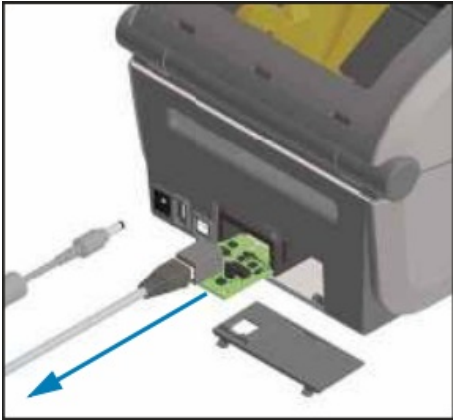

Fichier:TB0452 ZD620 Zebra Printer Setup printer2.PNG

No higher resolution available.


TB0452_ZD620_Zebra_Printer_Setup_printer2