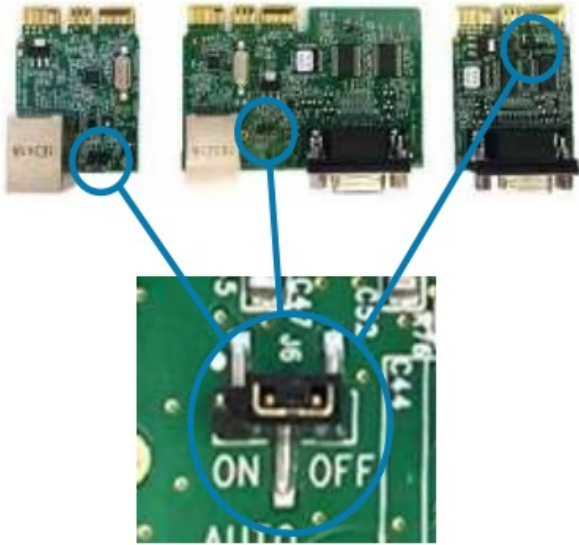

Fichier:TB0452 ZD620 Zebra Printer Setup Printer1.png

No higher resolution available.


TB0452_ZD620_Zebra_Printer_Setup_Printer1

File history

Click on a date/time to view the file as it appeared at that time.

	Date/Time	Thumbnail	Dimensions	User	Comment
current	10:59, 24 September 2019		373 × 354 (203 KB)	Anonymous (talk)	TB0452_ZD620_Zebra_Printer_Setup_Printer1

You cannot overwrite this file.

File usage

The following page links to this file:

TB0452 ZD620 Zebra Printer Setup

Metadata

This file contains additional information, probably added from the digital camera or scanner used to create or digitize it. If the file has been modified from its original state, some details may not fully reflect the modified file.