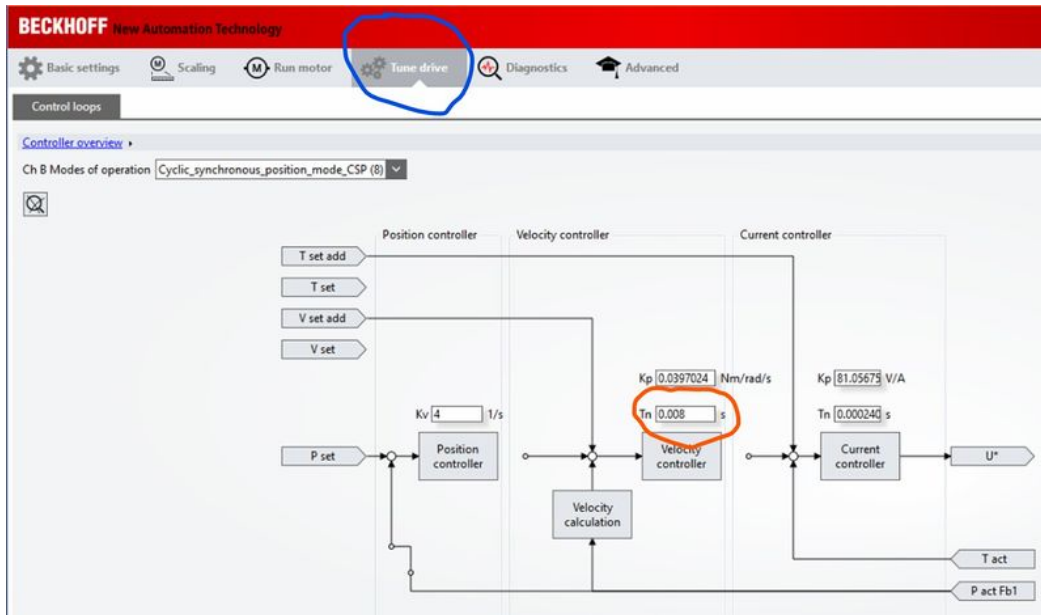

Fichier:TB0442 Removing Slot Overrun on Beckhoff AX8000 Drives tune drive tab.jpg



TB0442_Removing_Slot_Overrun_on_Beckhoff_AX8000_Drives_tune_drive_tab

File history

Click on a date/time to view the file as it appeared at that time.

	Date/Time	Thumbnail	Dimensions	User	Comment
current	14:40, 17 November 2019		1,498 × 877 (126 KB)	Gareth Green (talk contribs)	TB0442_Removing_Slot_Overrun_on_Beckhoff_AX8000_Drives_tune_drive_tab