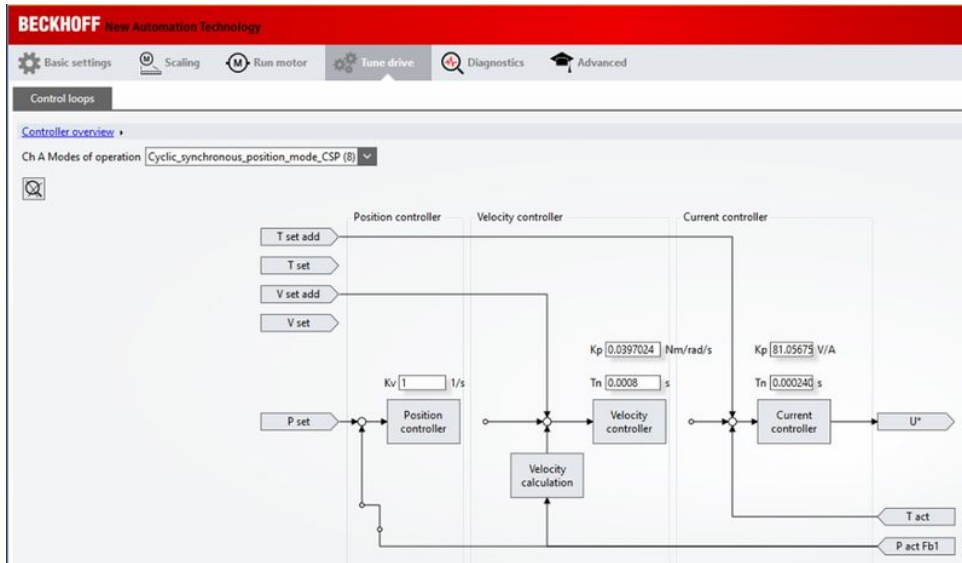

# Fichier:TB0442 Removing Slot Overrun on Beckhoff AX8000 Drives new automation technology.jpg

 TB0442\_Removing\_Slot\_Overrun\_on\_Beckhoff\_AX8000\_Drives\_new\_automation\_technology

## File history

Click on a date/time to view the file as it appeared at that time.

	Date/Time	Thumbnail	Dimensions	User	Comment
current	14:43, 17 November 2019		1,501 × 870 (120 KB)	Gareth Green (talk   contribs)	TB0442_Removing_Slot_Overrun_on_Beckhoff_AX8000_Drives_new_automation_technology

## File usage

The following page links to this file:

TB0442 Removing Slot Overrun on Beckhoff AX8000 Drives