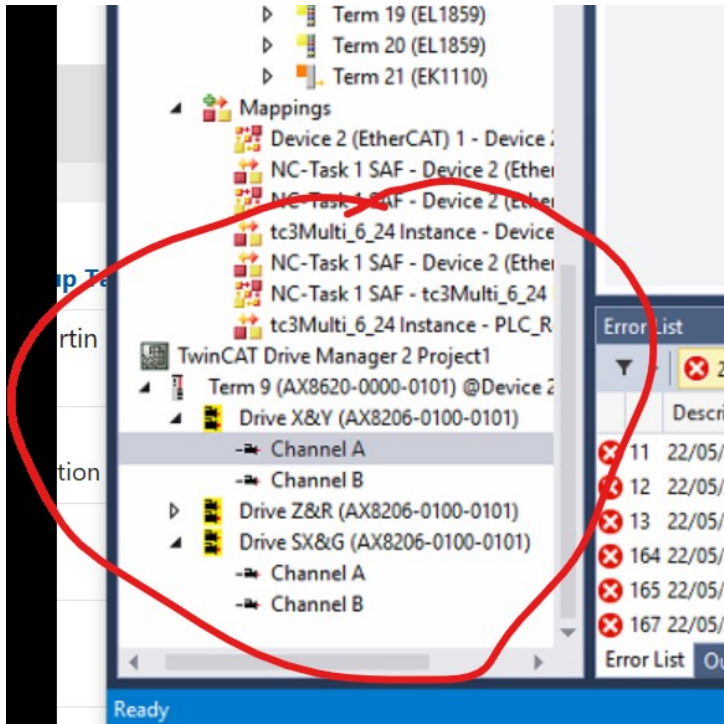

Fichier:TB0442 Removing Slot Overrun on Beckhoff AX8000 Drives a measurement project.jpg

No higher resolution available.


TB0442_Removing_Slot_Overrun_on_Beckhoff_AX8000_Drives_a_measurement_project

File history

Click on a date/time to view the file as it appeared at that time.

	Date/Time	Thumbnail	Dimensions	User	Comment
current	14:39, 17 November 2019		579 × 580 (94 KB)	Gareth Green (talk contribs)	TB0442_Removing_Slot_Overrun_on_Beckhoff_AX8000_Drives_a_measurement_project