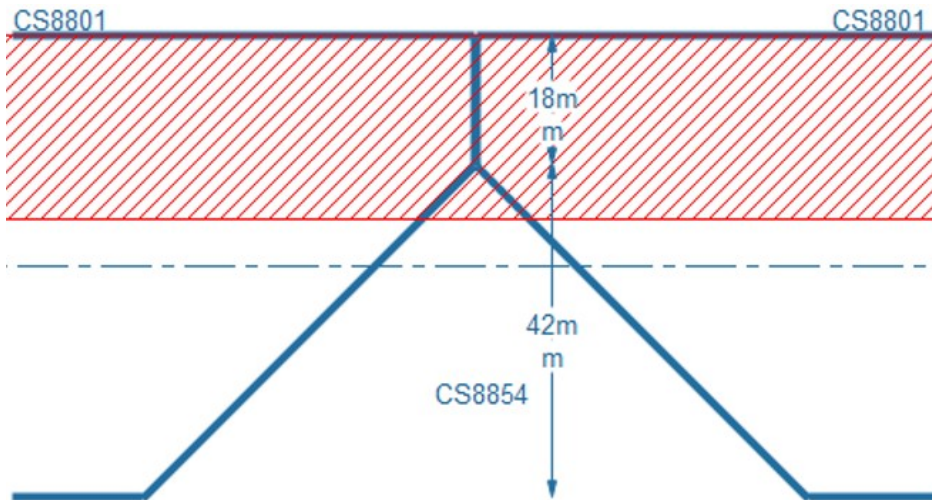

Fichier:TB0434 Setting Up Deep Y notches on ZX5 Annotation 2019-09-25 113017.jpg

No higher resolution available.


TB0434_Setting_Up_Deep_Y_notches_on_ZX5_Annotation_2019-09-25_113017

File history

Click on a date/time to view the file as it appeared at that time.

	Date/Time	Thumbnail	Dimensions	User	Comment
current	12:30, 25 September 2019		655 × 352 (82 KB)	Gareth Green (talk contribs)	TB0434_Setting_Up_Deep_Y_notches_on_ZX5_Annotation_2019-09-25_113017