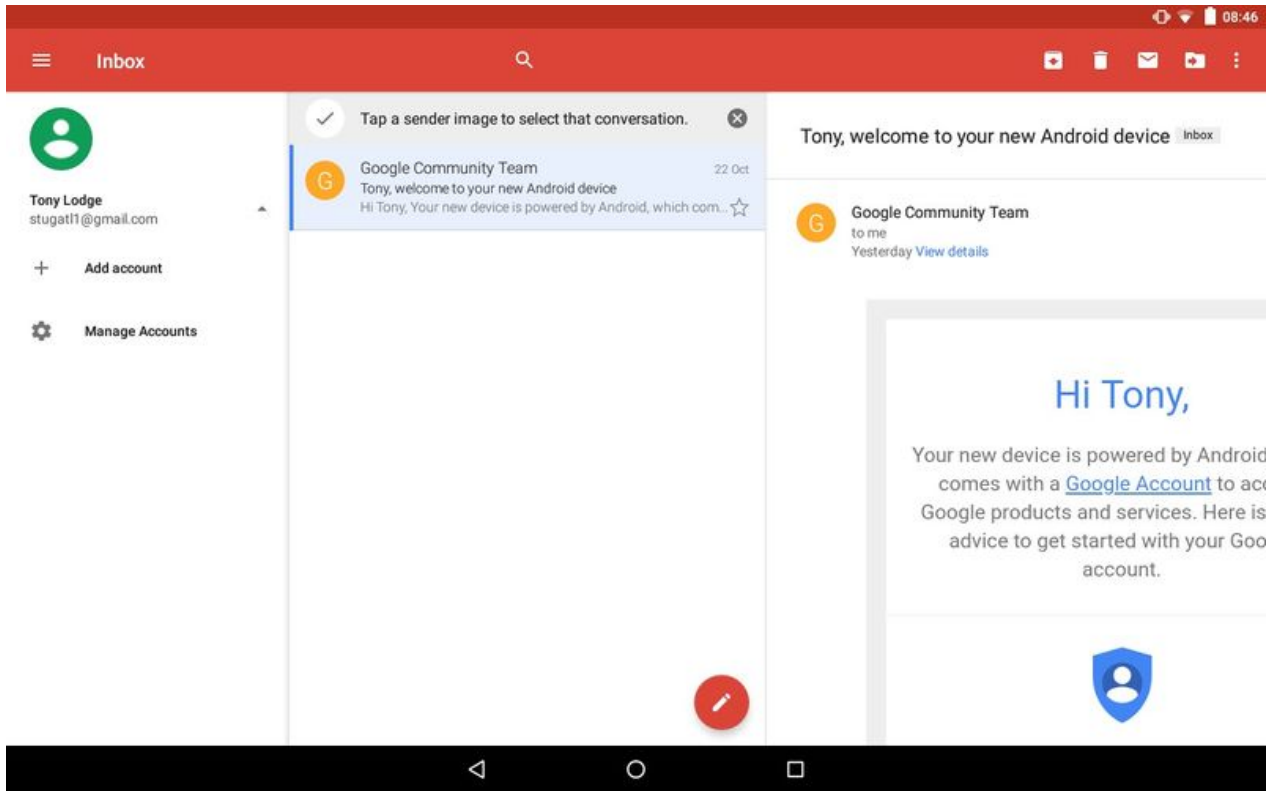

# Fichier:TB0425 Lenovo Tablet Setup lenovo setup gmail.jpg



TB0425\_Lenovo\_Tablet\_Setup\_lenovo\_setup\_gmail