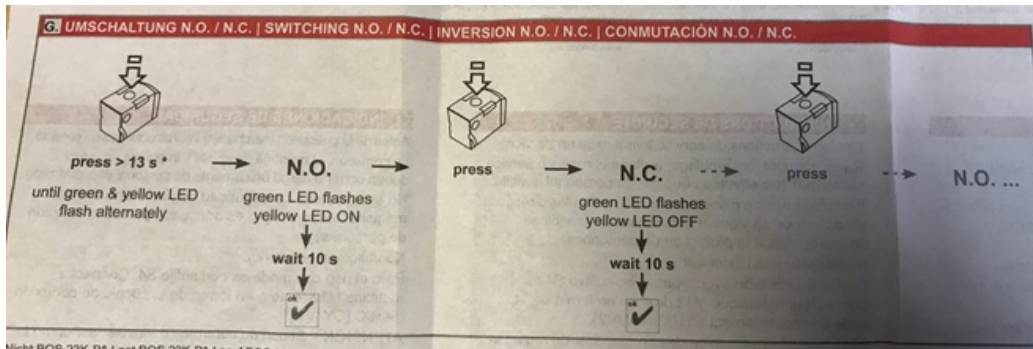

# Fichier:TB0421 Balluff OBEAM Sensor Information Image4.png

No higher resolution available.
