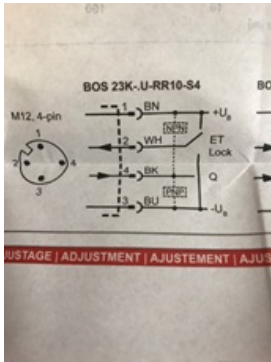

Fichier:TB0421 Balluff OBEAM Sensor Information Image1.png

No higher resolution available.


File history

Click on a date/time to view the file as it appeared at that time.

	Date/Time	Thumbnail	Dimensions	User	Comment
current	19:23, 2 March 2020		170 × 227 (79 KB)	Gareth Green (talk contribs)	

You cannot overwrite this file.