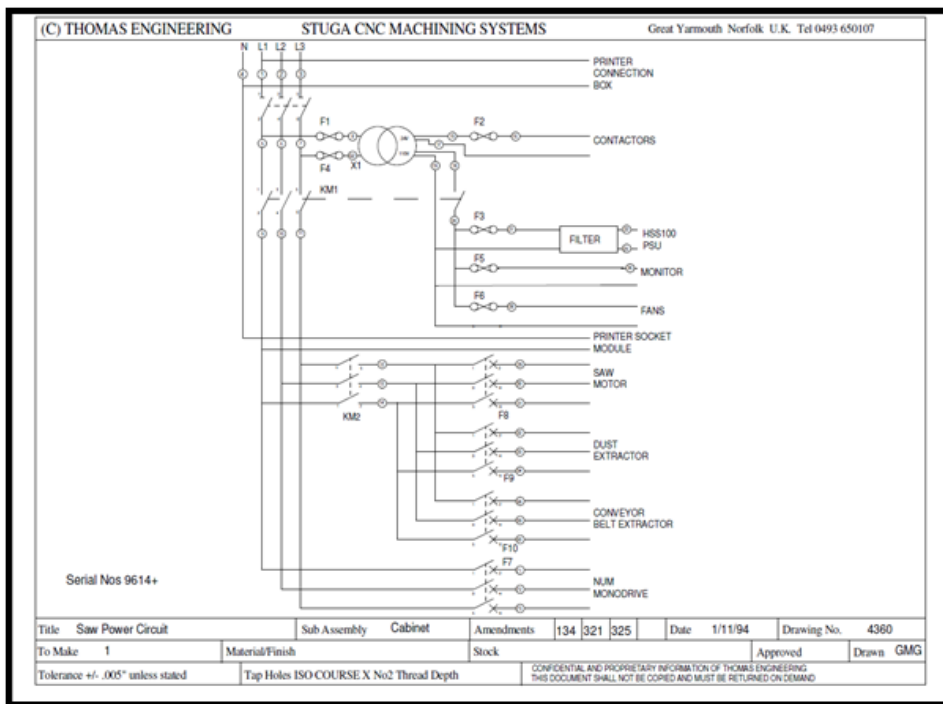

Fichier:TB0416 Fault Finding Saw Blade Not Spinning Image2.png

No higher resolution available.


File history

Click on a date/time to view the file as it appeared at that time.

	Date/Time	Thumbnail	Dimensions	User	Comment
current	19:45, 2 March 2020		613 × 456 (74 KB)	Gareth Green (talk contribs)	

You cannot overwrite this file.

File usage

The following page links to this file:

TB0416 Fault Finding Saw Blade Not Spinning