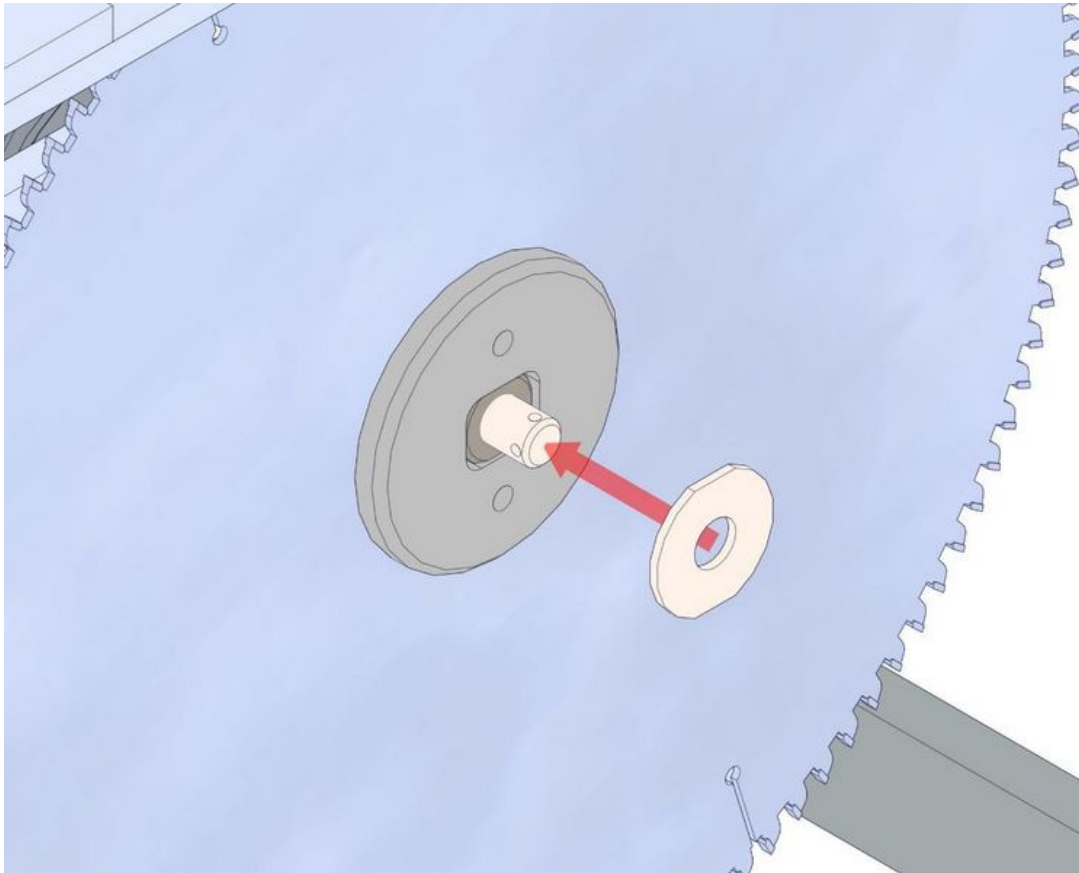

Fichier:TB0415 Method to Prevent Loosening of Saw Blade 0415 06.jpg



TB0415_Method_to_Prevent_Loosening_of_Saw_Blade_0415_06

File history

Click on a date/time to view the file as it appeared at that time.

	Date/Time	Thumbnail	Dimensions	User	Comment
current	13:46, 29 February 2020		1,075 × 866 (34 KB)	Gareth Green (talk contribs)	TB0415_Method_to_Prevent_Loosening_of_Saw_Blade_0415_06