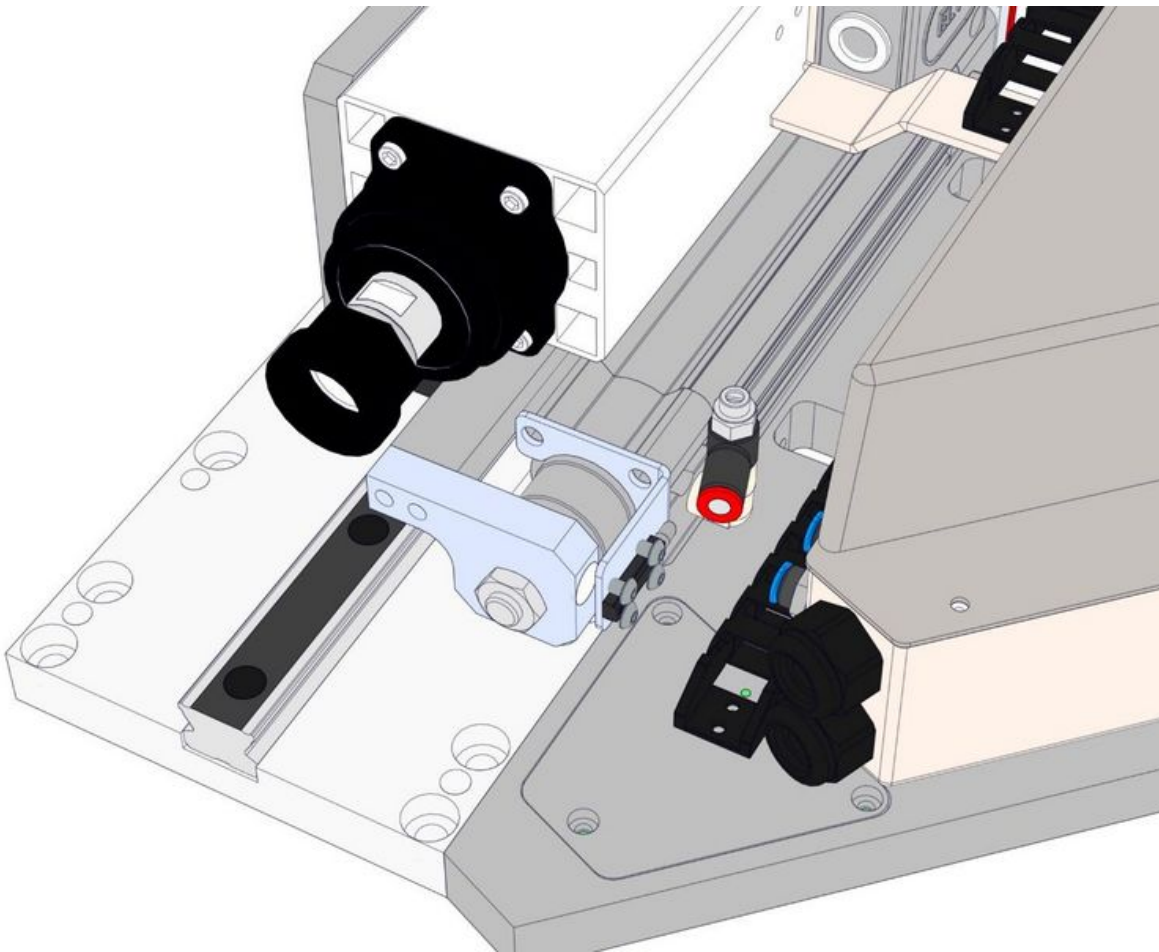

Fichier:TB0411 Spindle Home Sensor Position 0411 01.jpg



TB0411_Spindle_Home_Sensor_Position_0411_01

File history

Click on a date/time to view the file as it appeared at that time.

	Date/Time	Thumbnail	Dimensions	User	Comment
current	11:54, 29 February 2020		1,252 × 1,008 (98 KB)	Gareth Green (talk contribs)	TB0411_Spindle_Home_Sensor_Position_0411_01