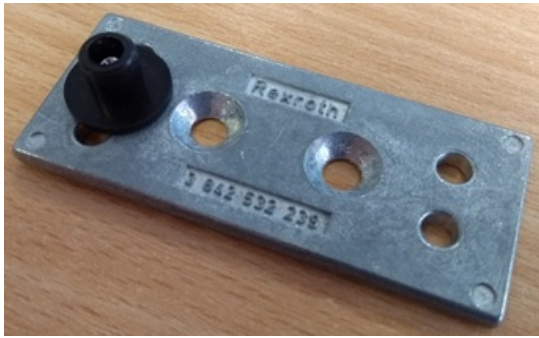

Fichier:TB0402 Modification to Autoflow Concertina Door Slide Pin Image5.png

No higher resolution available.


File history

Click on a date/time to view the file as it appeared at that time.

	Date/Time	Thumbnail	Dimensions	User	Comment
current	19:27, 9 March 2020		341 × 211 (172 KB)	Gareth Green (talk contribs)	