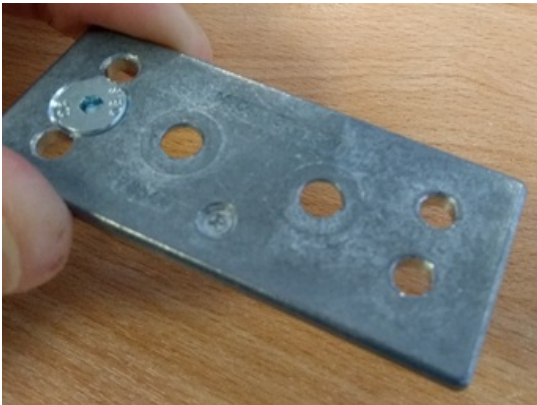

Fichier:TB0402 Modification to Autoflow Concertina Door Slide Pin Image4.png

No higher resolution available.
