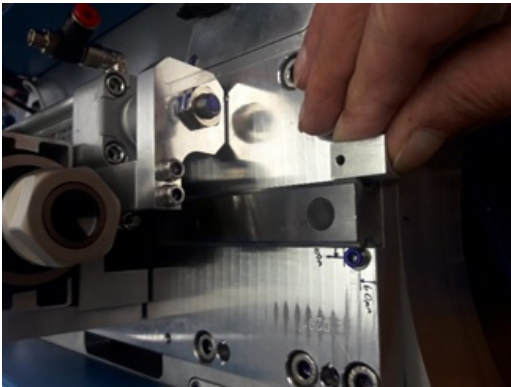

Fichier:TB0399 Fitting Spindle Plunge End Stop on ZX Image.png

No higher resolution available.
