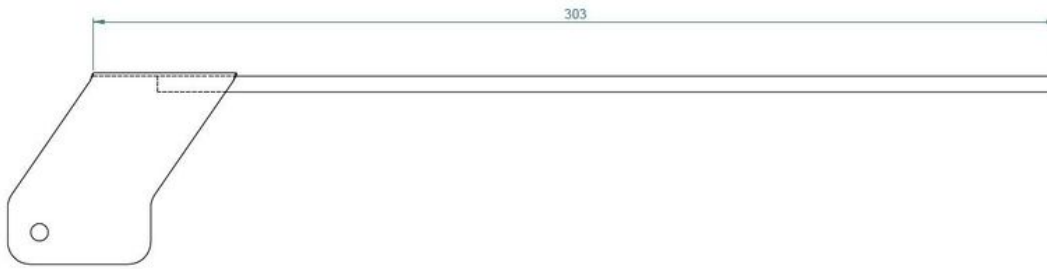

Fichier:TB0398 Assembly of ZX4 Screen Cover metal hinge piece lower edge.jpg



TB0398_Assembly_of_ZX4_Screen_Cover_metal_hinge_piece_lower_edge

File history

Click on a date/time to view the file as it appeared at that time.

	Date/Time	Thumbnail	Dimensions	User	Comment
current	13:51, 14 March 2020		1,127 × 279 (17 KB)	Gareth Green (talk contribs)	TB0398_Assembly_of_ZX4_Screen_Cover_metal_hinge_piece_lower_edge