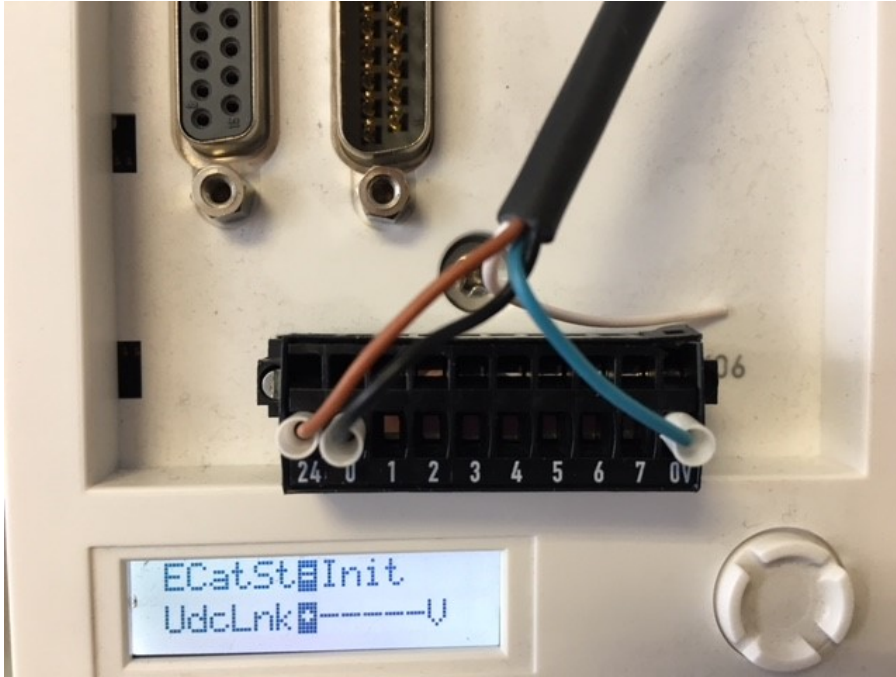

# Fichier:TB0390 Fitting SR Datum Sensor TB0390 Fitting SR Datum Sensor3.jpg

No higher resolution available.
