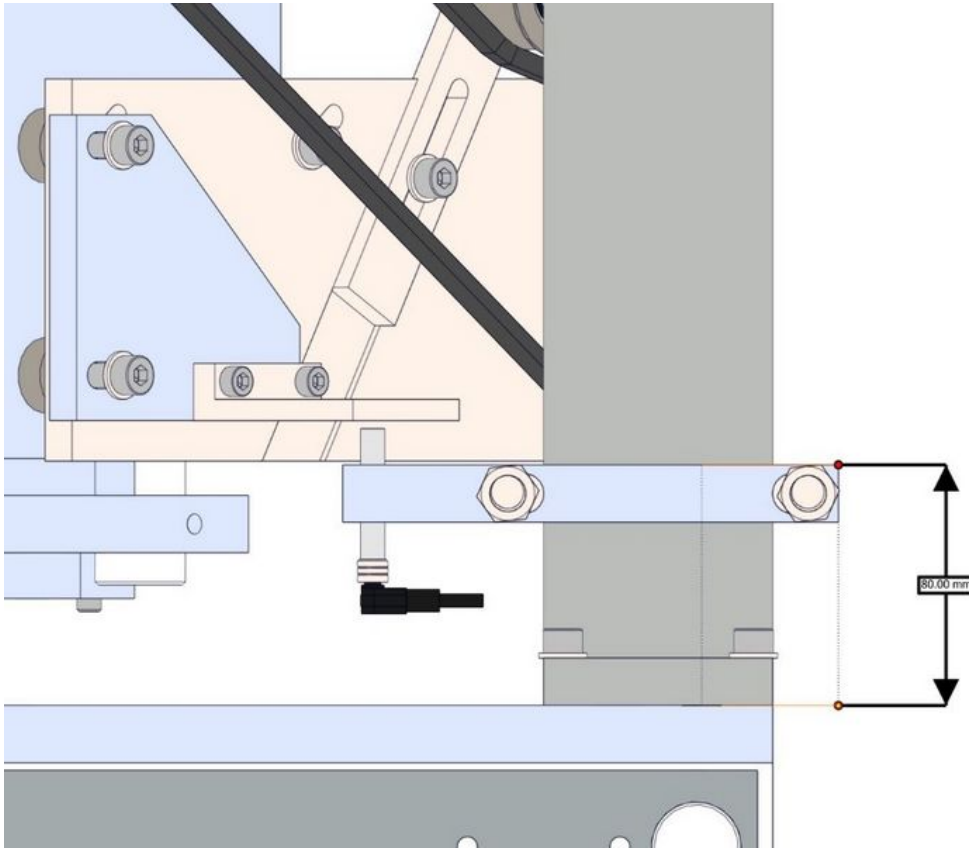

Fichier:TB0390 Fitting SR Datum Sensor TB0390 Fitting SR Datum Sensor2.jpg



TB0390_Fitting_SR_Datum_Sensor_TB0390_Fitting_SR_Datum_Sensor2

File history

Click on a date/time to view the file as it appeared at that time.

	Date/Time	Thumbnail	Dimensions	User	Comment
current	14:39, 14 March 2020		939 × 756 (67 KB)	Gareth Green (talk contribs)	TB0390_Fitting_SR_Datum_Sensor_TB0390_Fitting_SR_Datum_Sensor2