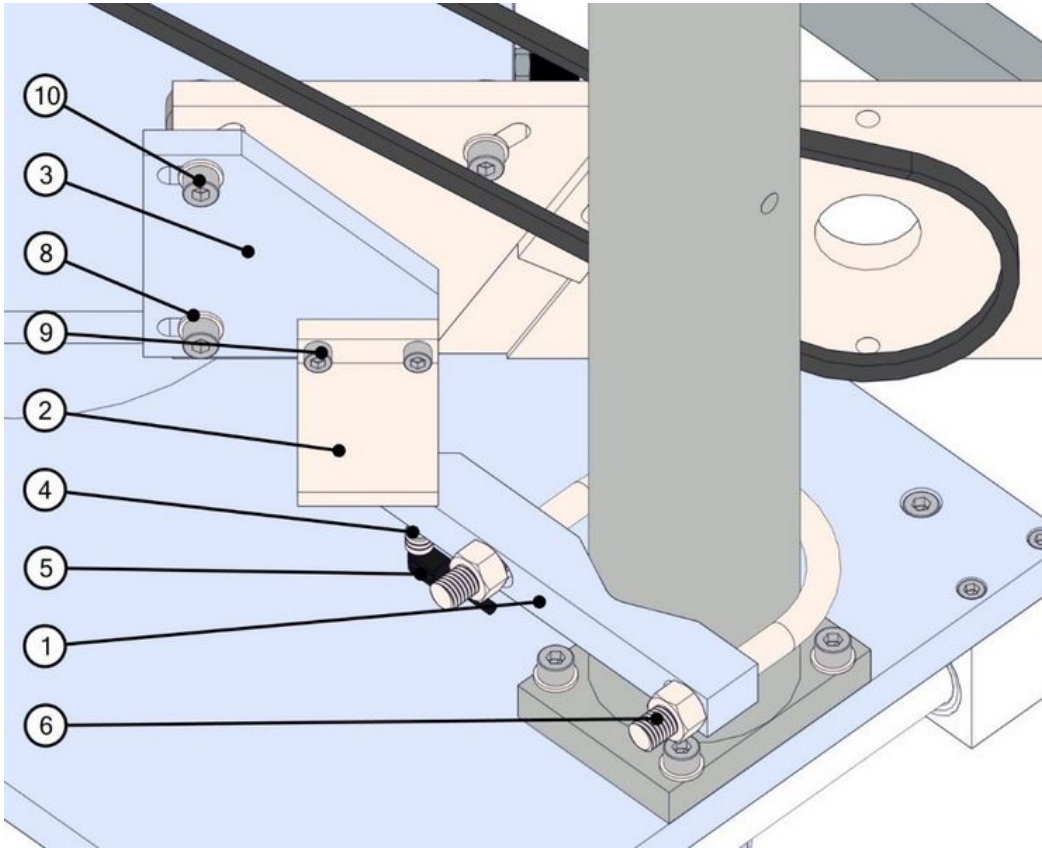

Fichier:TB0390 Fitting SR Datum Sensor TB0390 Fitting SR Datum Sensor1.jpg



TB0390_Fitting_SR_Datum_Sensor_TB0390_Fitting_SR_Datum_Sensor1

File history

Click on a date/time to view the file as it appeared at that time.

	Date/Time	Thumbnail	Dimensions	User	Comment
current	14:38, 14 March 2020		939 × 756 (103 KB)	Gareth Green (talk contribs)	TB0390_Fitting_SR_Datum_Sensor_TB0390_Fitting_SR_Datum_Sensor1

You cannot overwrite this file.

File usage

The following page links to this file:

TB0390 Fitting SR Datum Sensor