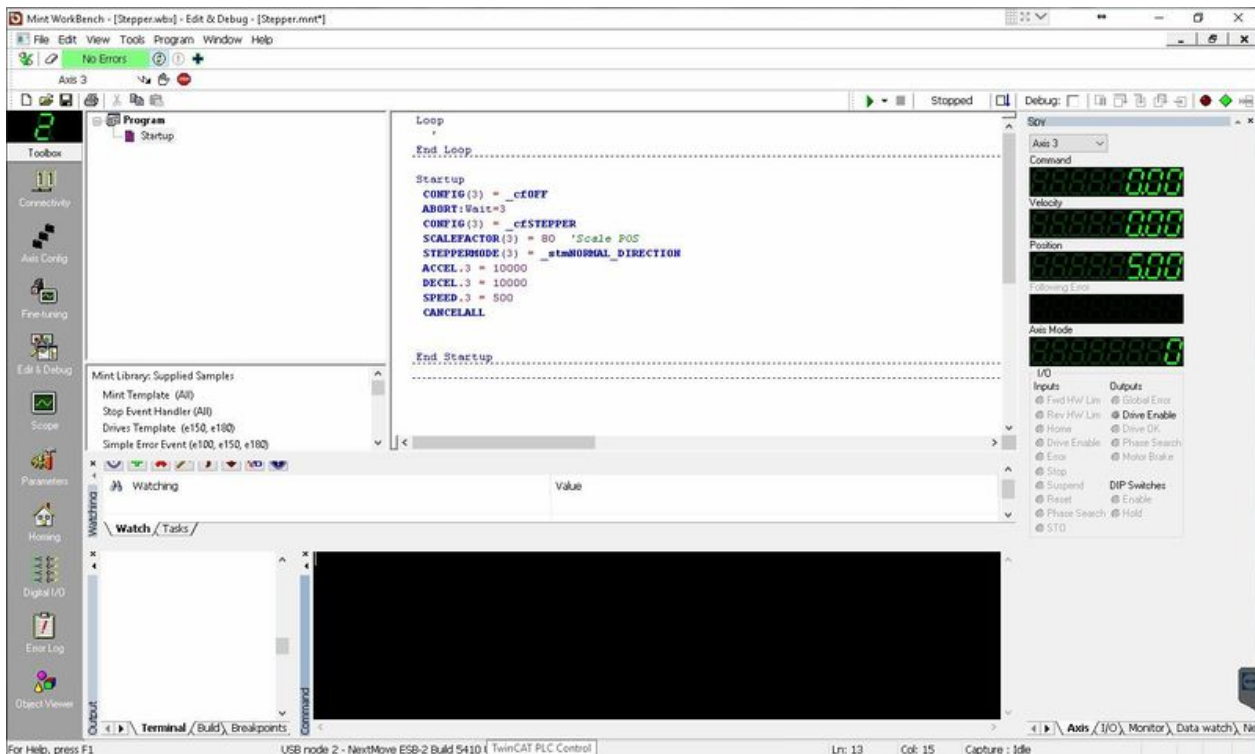

Fichier:TB0383 Mint and RS Automation Drive Setup 03833.jpg



TB0383_Mint_and_RS_Automation_Drive_Setup_03833

File history

Click on a date/time to view the file as it appeared at that time.

	Date/Time	Thumbnail	Dimensions	User	Comment
current	18:20, 16 March 2020		1,442 × 862 (195 KB)	Gareth Green (talk contribs)	TB0383_Mint_and_RS_Automation_Drive_Setup_03833