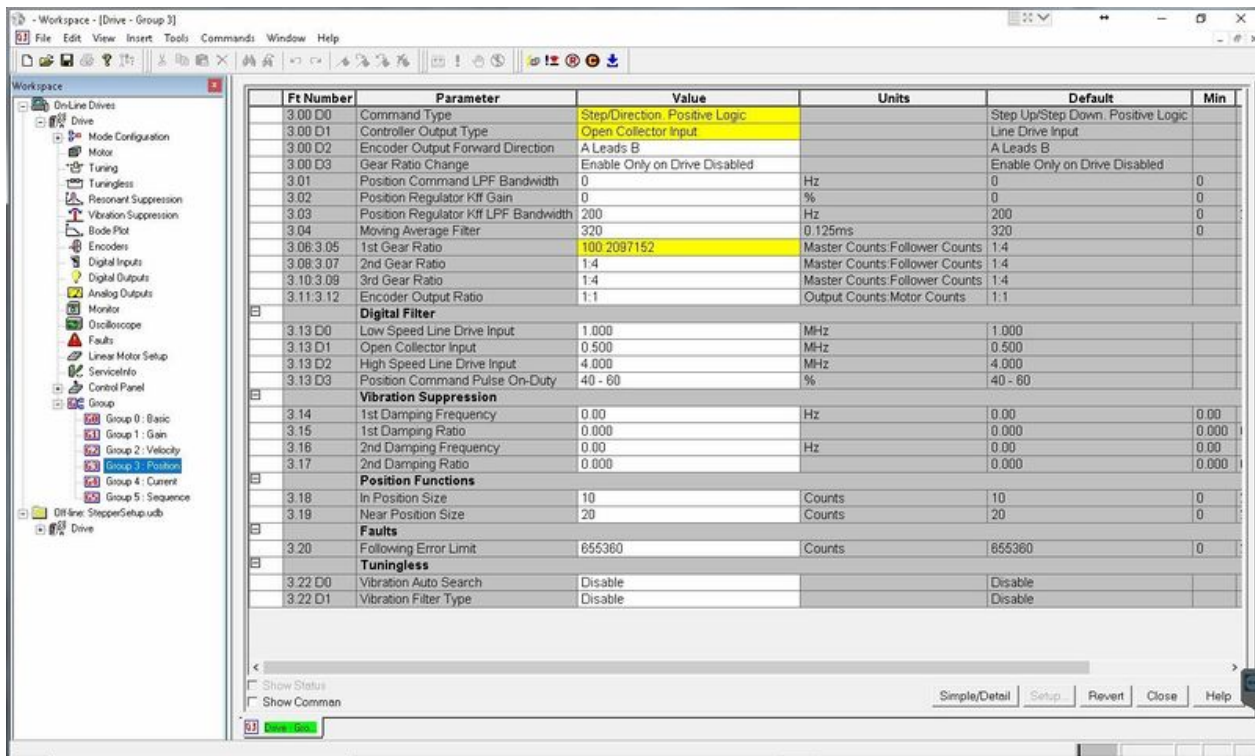

# Fichier:TB0383 Mint and RS Automation Drive Setup 03832.jpg



TB0383\_Mint\_and\_RS\_Automation\_Drive\_Setup\_03832

## File history

Click on a date/time to view the file as it appeared at that time.

	Date/Time	Thumbnail	Dimensions	User	Comment
current	18:20, 16 March 2020		1,442 × 866 (312 KB)	Gareth Green (talk   contribs)	TB0383_Mint_and_RS_Automation_Drive_Setup_03832