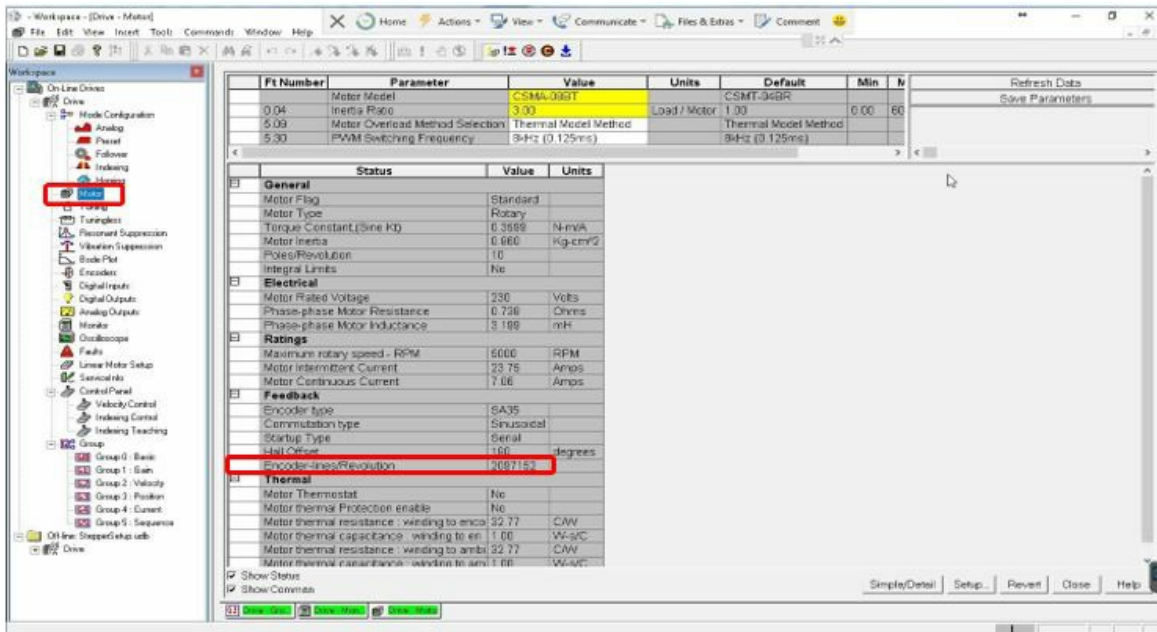

Fichier:TB0383 Mint and RS Automation Drive Setup 03831.JPG

No higher resolution available.


TB0383_Mint_and_RS_Automation_Drive_Setup_03831

File history

Click on a date/time to view the file as it appeared at that time.

	Date/Time	Thumbnail	Dimensions	User	Comment
current	18:20, 16 March 2020		742 × 406 (60 KB)	Gareth Green (talk contribs)	TB0383_Mint_and_RS_Automation_Drive_Setup_03831