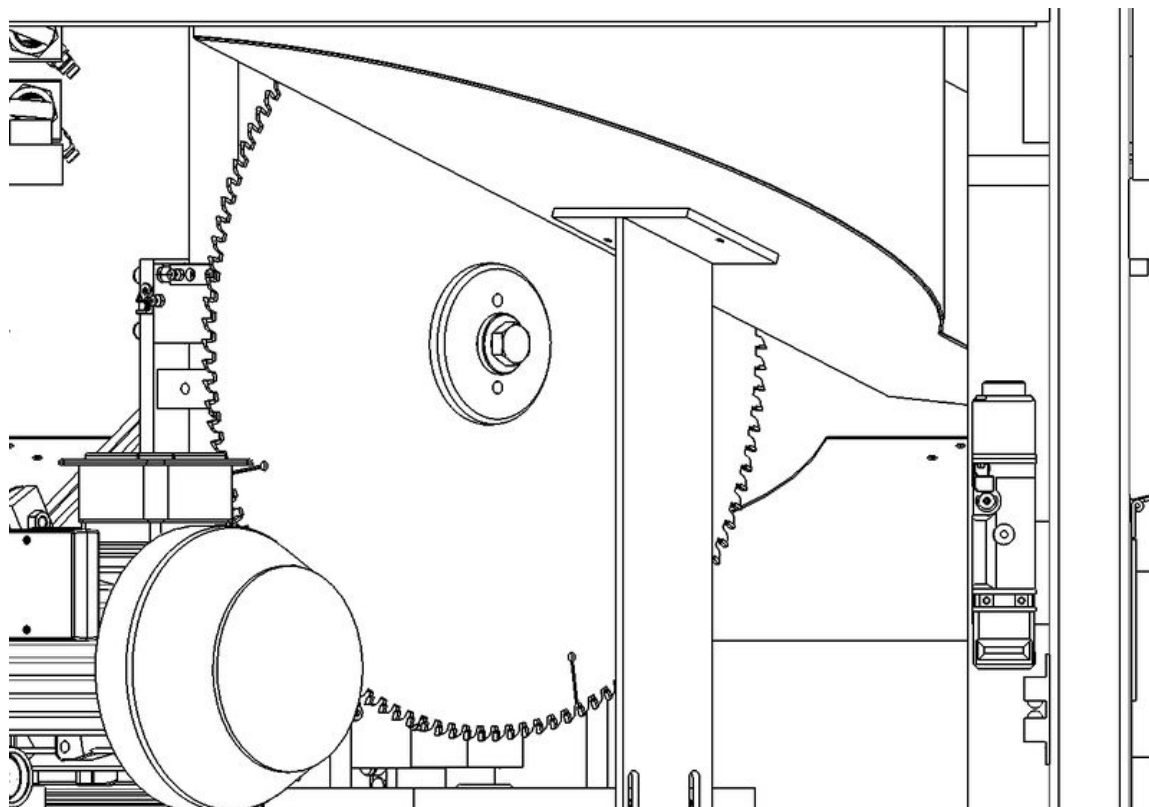

Fichier:TB0338 Saw 500mm Blade Upgrade Switch Block Relocation 2- saw blade.JPG



TB0338_Saw_500mm_Blade_Upgrade_Switch_Block_Relocation_2-_saw_blade

File history

Click on a date/time to view the file as it appeared at that time.

	Date/Time	Thumbnail	Dimensions	User	Comment
current	17:00, 28 October 2019		1,263 × 881 (217 KB)	Gareth Green (talk contribs)	TB0338_Saw_500mm_Blade_Upgrade_Switch_Block_Relocation_2-_saw_blade