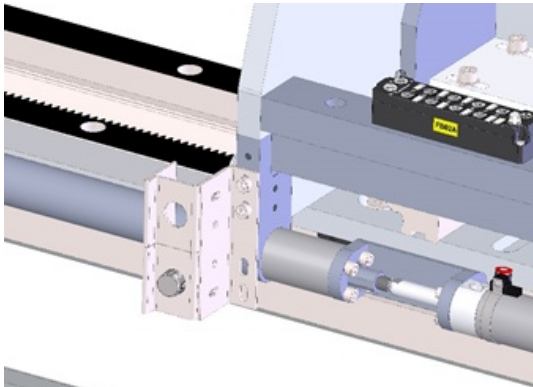

Fichier:TB0315 Fitting Autoflow Dark Profile Sensor Image.png

No higher resolution available.
