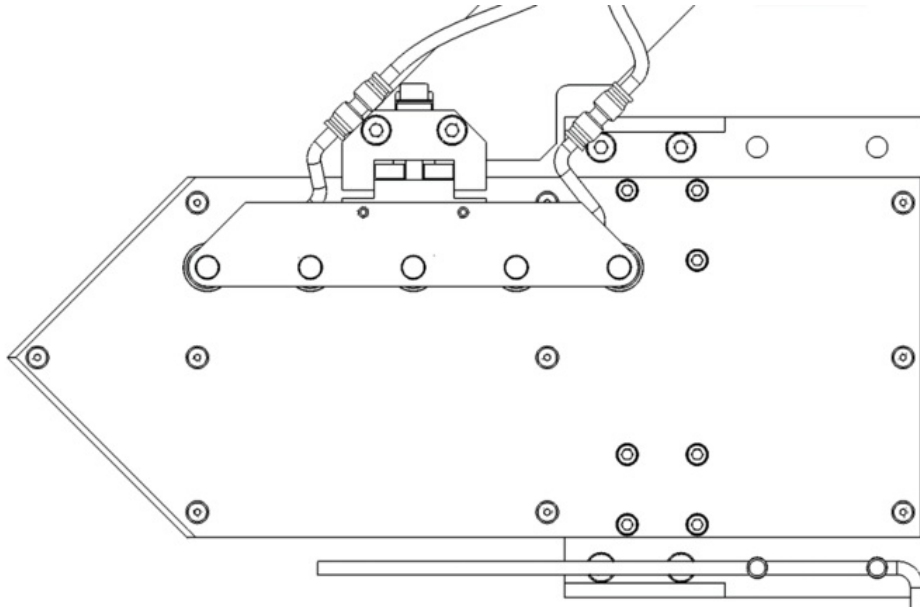

# Fichier:TB0303 Autoflow Saw Fence Installation and Adjustment image5.png



TB0303\_Autoflow\_Saw\_Fence\_Installation\_and\_Adjustment\_image5

## File history

Click on a date/time to view the file as it appeared at that time.

	Date/Time	Thumbnail	Dimensions	User	Comment
current	13:35, 21 November 2022		1,461 × 782 (42 KB)	Gareth Green (talk   contribs)	TB0303_Autoflow_Saw_Fence_Installation_and_Adjustment_image5