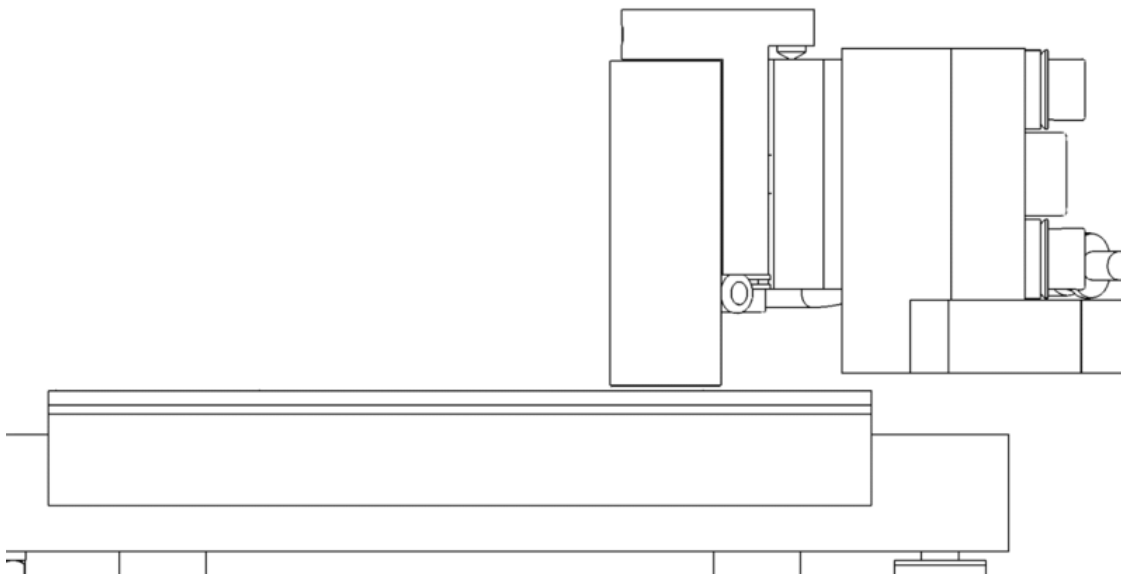

Fichier:TB0303 Autoflow Saw Fence Installation and Adjustment image4.png



TB0303_Autoflow_Saw_Fence_Installation_and_Adjustment_image4

File history

Click on a date/time to view the file as it appeared at that time.

	Date/Time	Thumbnail	Dimensions	User	Comment
current	13:35, 21 November 2022		1,427 × 763 (13 KB)	Gareth Green (talk contribs)	TB0303_Autoflow_Saw_Fence_Installation_and_Adjustment_image4

Horizontal resolution	86.61 dpc
Vertical resolution	86.61 dpc