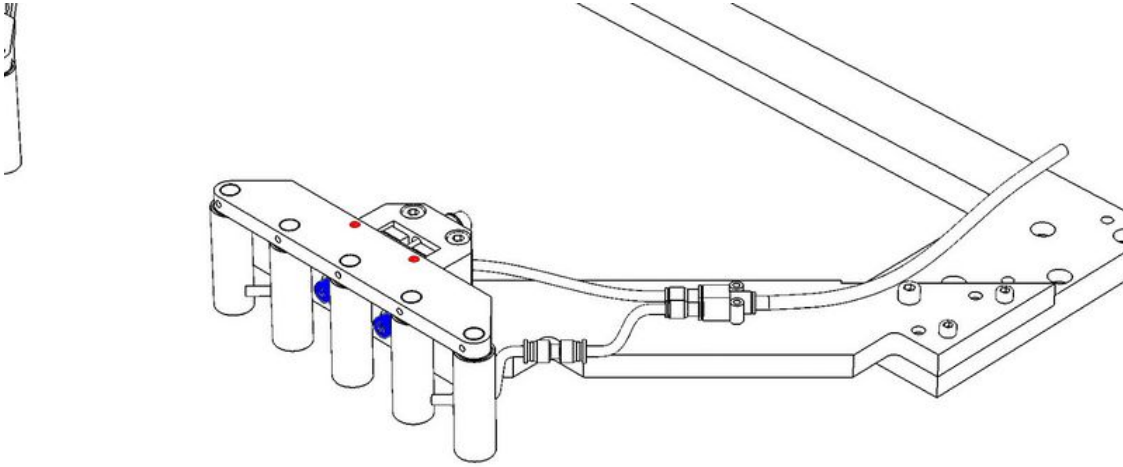

Fichier:TB0303 Autoflow Saw Fence Installation and Adjustment image2.jpeg

*Isometric



TB0303_Autoflow_Saw_Fence_Installation_and_Adjustment_image2

File history

Click on a date/time to view the file as it appeared at that time.

	Date/Time	Thumbnail	Dimensions	User	Comment
current	13:35, 21 November 2022		1,510 × 808 (92 KB)	Gareth Green (talk contribs)	TB0303_Autoflow_Saw_Fence_Installation_and_Adjustment_image2