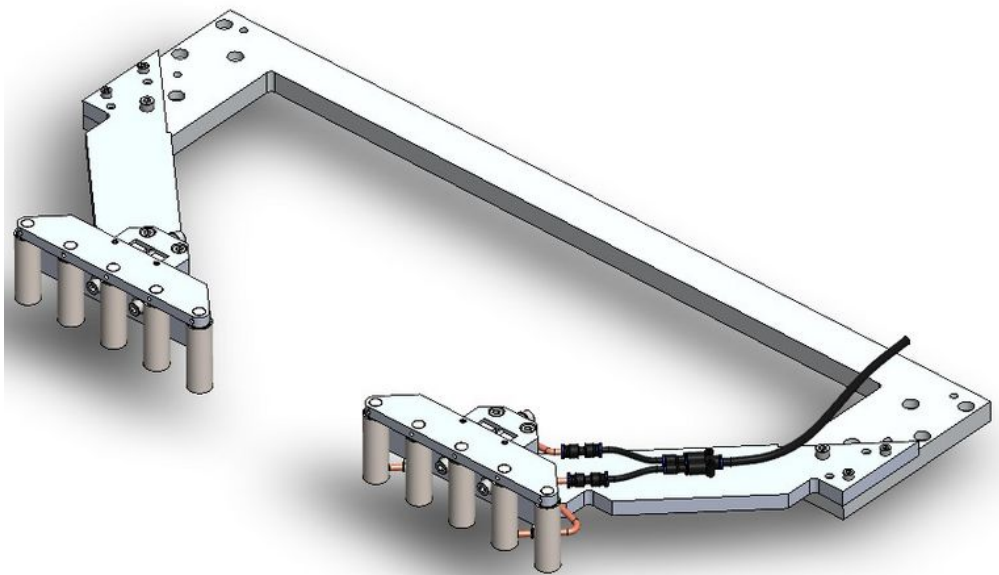

Fichier:TB0303 Autoflow Saw Fence Installation and Adjustment Screenshot 2022-11-21 113635.jpg



TB0303_Autoflow_Saw_Fence_Installation_and_Adjustment_Screenshot_2022-11-21_113635

File history

Click on a date/time to view the file as it appeared at that time.

	Date/Time	Thumbnail	Dimensions	User	Comment
current	13:36, 21 November 2022		856 × 670 (64 KB)	Gareth Green (talk contribs)	TB0303_Autoflow_Saw_Fence_Installation_and_Adjustment_Screenshot_2022-11-21_113635