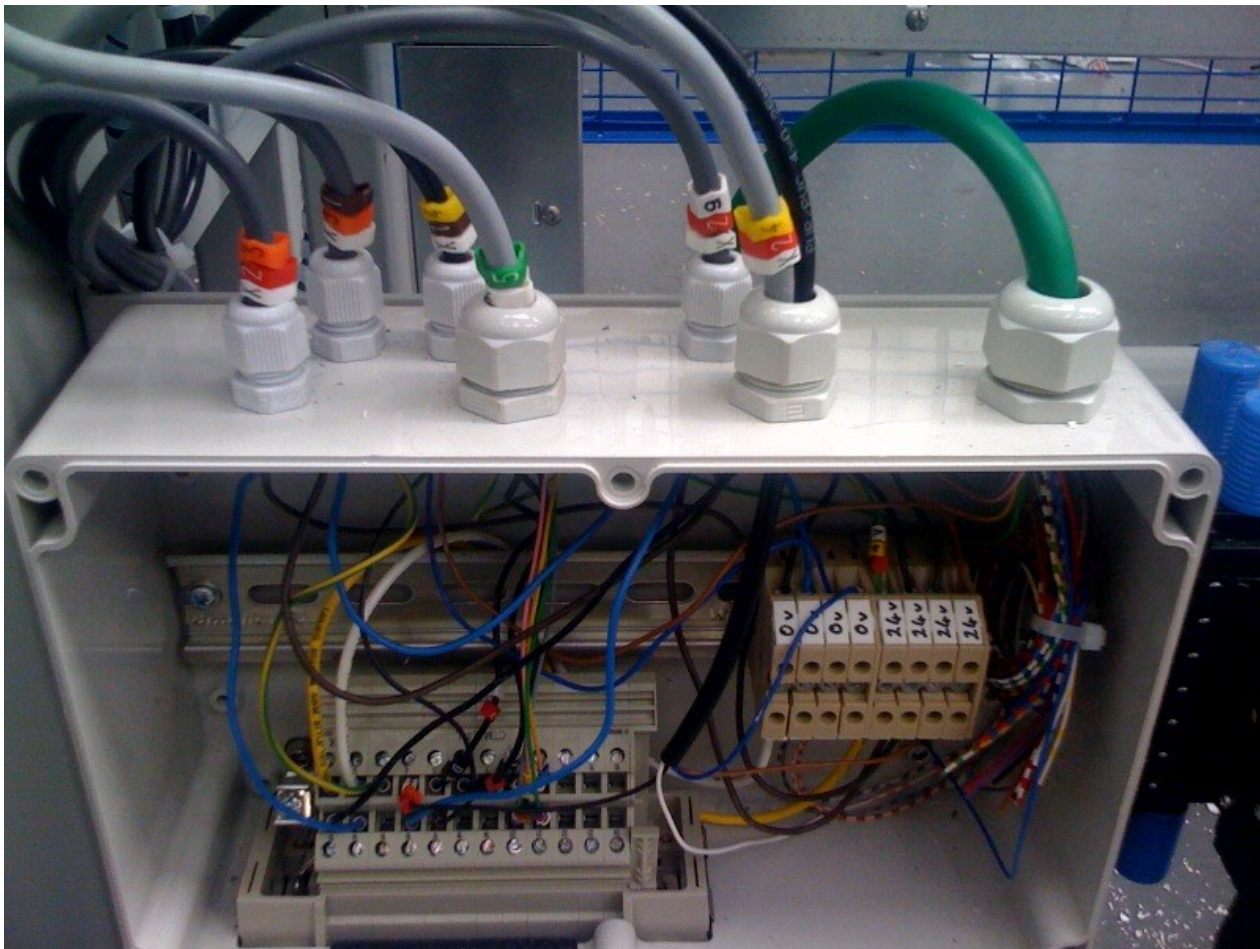

Fichier:TB0161 Fitting Outfeed Clear Sensor on ZX Machine 161-1.jpg

No higher resolution available.
