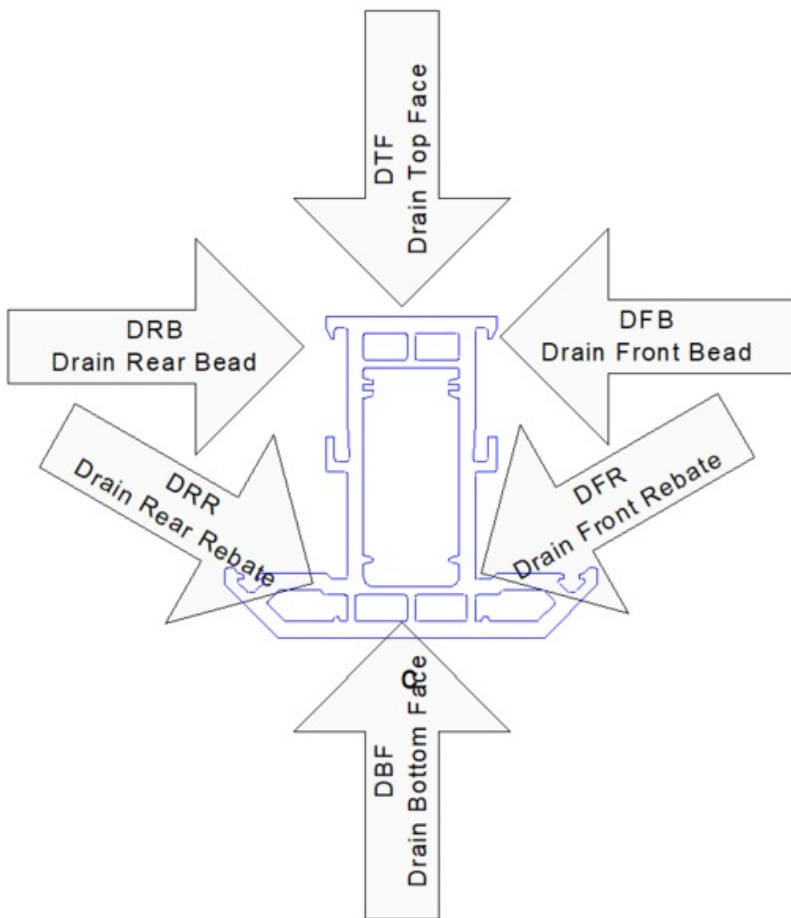

Fichier:Stuga Batch Cutting List Specification Transom Drainage.png



File history

Click on a date/time to view the file as it appeared at that time.

	Date/Time	Thumbnail	Dimensions	User	Comment
current	14:18, 20 September 2019		736 × 846 (45 KB)	Gareth Green (talk contribs)	

You cannot overwrite this file.

File usage

The following page links to this file:

Stuga Batch Cutting List Specification