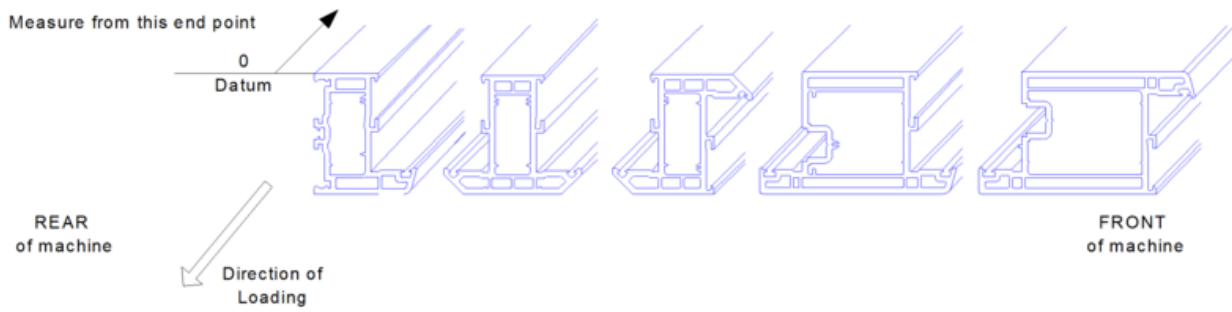

Fichier:Stuga Batch Cutting List Profile Orientation.png



File history

Click on a date/time to view the file as it appeared at that time.