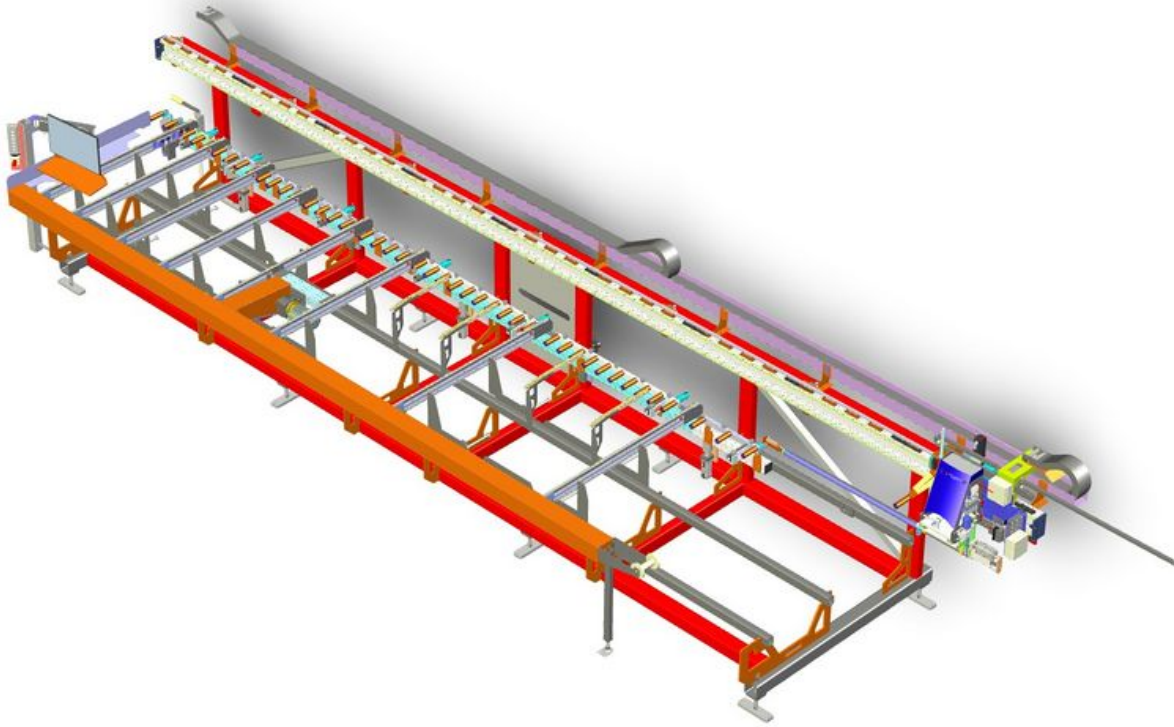

Fichier:Stuertz Infeed Table Model.jpg

Stuertz_Infeed_Table_Model

File history

Click on a date/time to view the file as it appeared at that time.

	Date/Time	Thumbnail	Dimensions	User	Comment
current	14:13, 10 February 2023		1,498 × 931 (213 KB)	Gareth Green (talk contribs)	Stuertz_Infeed_Table_Model

You cannot overwrite this file.

File usage

The following 3 pages link to this file:

- Stowing Stuertz Infeed Table
- Stuertz Infeed - Changes made to Version 1-GB Table
- Stuertz Infeed Table Measurements