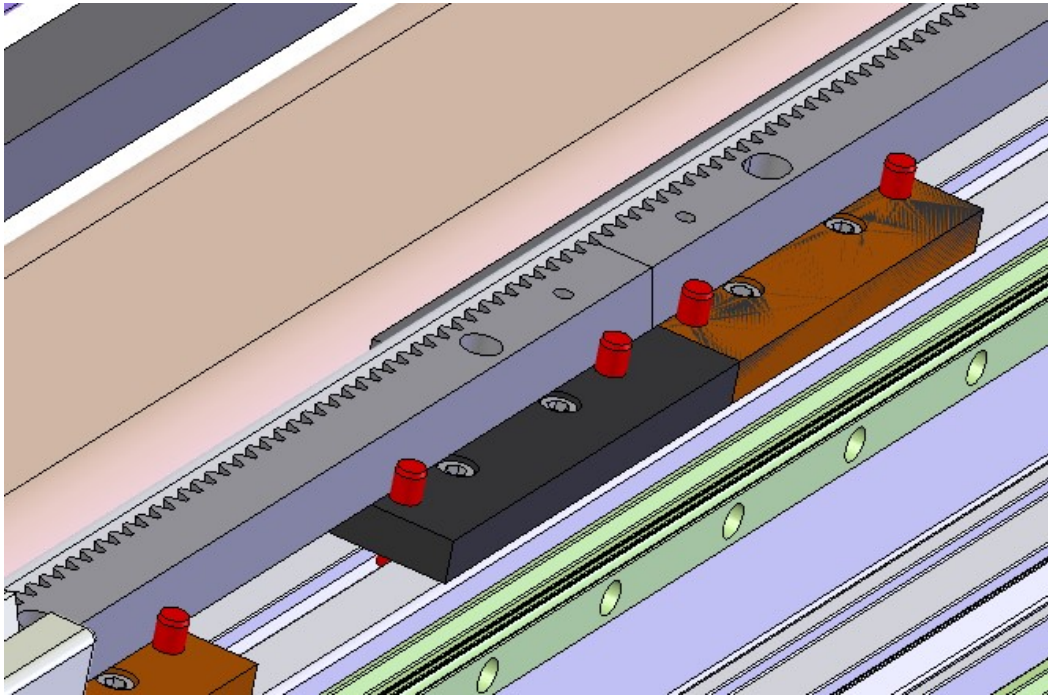

# Fichier:Stuertz Infeed - Align and dowel GX rack Screenshot 2023-09-29 124315.jpg

No higher resolution available.


## File history

Click on a date/time to view the file as it appeared at that time.

	Date/Time	Thumbnail	Dimensions	User	Comment
current	13:43, 29 September 2023		669 × 439 (101 KB)	Gareth Green (talk   contribs)	Stuertz_Infeed_-_Align_and_dowel_GX_rack_Screenshot_2023-09-29_124315