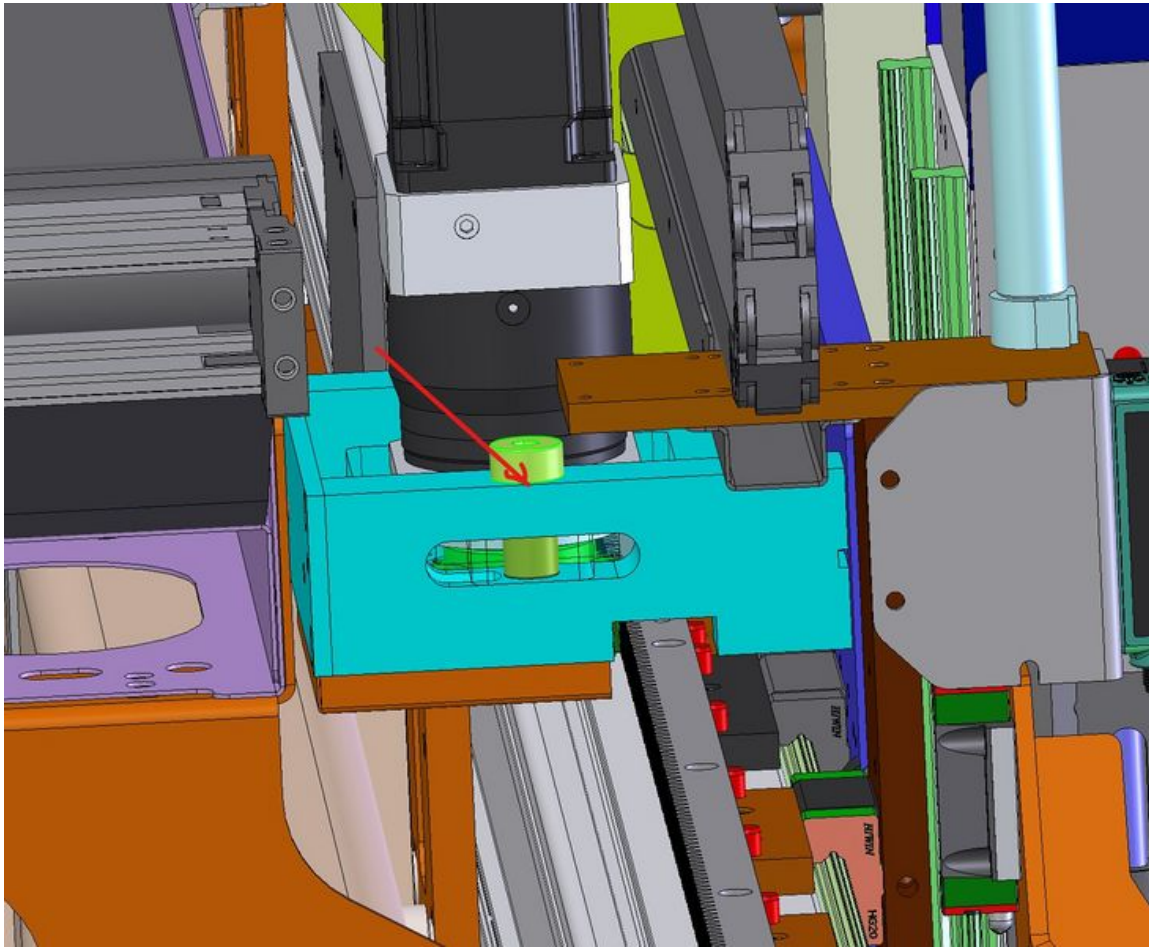

Fichier:Stuertz Infeed - Align and dowel GX rack Screenshot 2023-09-29 122750.jpg



Stuertz_Infeed_-_Align_and_dowel_GX_rack_Screenshot_2023-09-29_122750

File history

Click on a date/time to view the file as it appeared at that time.

	Date/Time	Thumbnail	Dimensions	User	Comment
current	13:30, 29 September 2023		1,447 × 1,188 (321 KB)	Gareth Green (talk contribs)	Stuertz_Infeed_-_Align_and_dowel_GX_rack_Screenshot_2023-09-29_122750

You cannot overwrite this file.

File usage

The following page links to this file:

Stuertz Infeed - Align and dowel GX rack