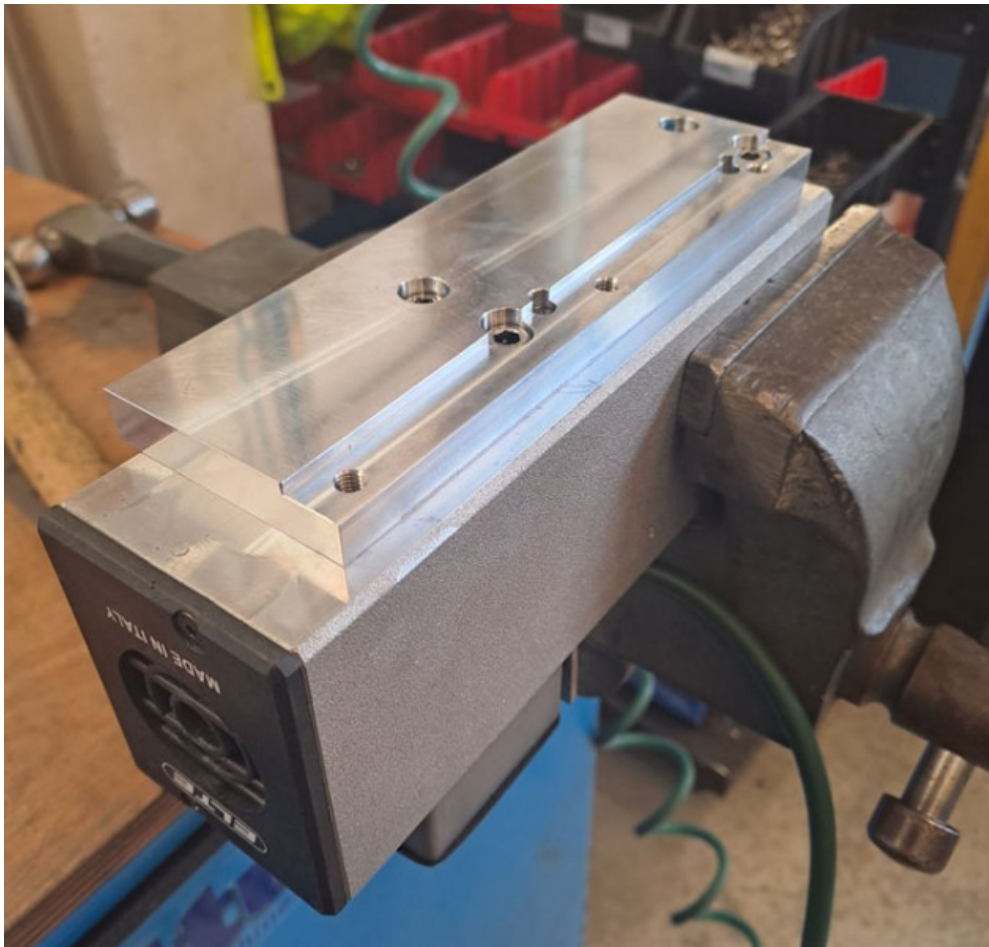

Fichier:Stage 2 spindle assembly Screenshot 65.png



Stage_2_spindle_assembly_Screenshot_65

File history

Click on a date/time to view the file as it appeared at that time.

	Date/Time	Thumbnail	Dimensions	User	Comment
current	14:43, 1 June 2023		677 × 643 (918 KB)	Gareth Green (talk contribs)	Stage_2_spindle_assembly_Screenshot_65

You cannot overwrite this file.

File usage

The following page links to this file:

R000718E Stage 2 spindle assembly

Metadata

This file contains additional information, probably added from the digital camera or scanner used to create or digitize it. If the file has been modified from its original state, some details may not fully reflect the modified file.

Horizontal resolution	37.79 dpc
Vertical resolution	37.79 dpc