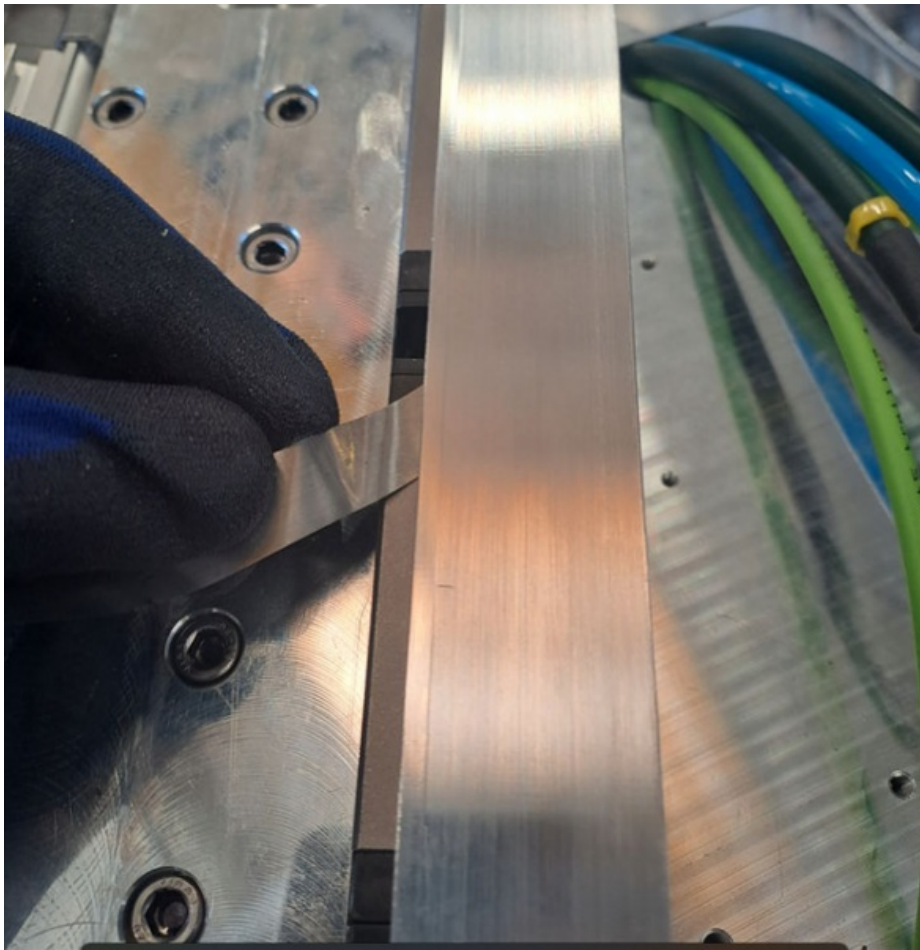

Fichier:Stage 2 spindle assembly Screenshot 64.png



Stage_2_spindle_assembly_Screenshot_64

File history

Click on a date/time to view the file as it appeared at that time.

	Date/Time	Thumbnail	Dimensions	User	Comment
current	14:42, 1 June 2023		685 × 701 (1 MB)	Gareth Green (talk contribs)	Stage_2_spindle_assembly_Screenshot_64

You cannot overwrite this file.

File usage

The following page links to this file:

R000718E Stage 2 spindle assembly

Metadata

This file contains additional information, probably added from the digital camera or scanner used to create or digitize it. If the file has been modified from its original state, some details may not fully reflect the modified file.

Horizontal resolution	37.79 dpc
Vertical resolution	37.79 dpc