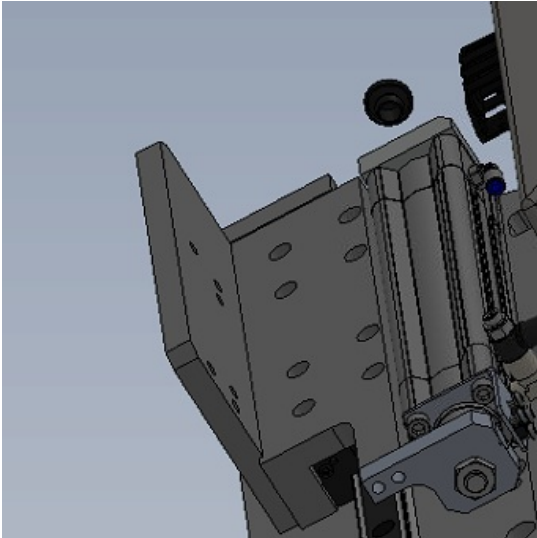

Fichier:Stage 2 spindle assembly Screenshot 61.png

No higher resolution available.


Stage_2_spindle_assembly_Screenshot_61

File history

Click on a date/time to view the file as it appeared at that time.

	Date/Time	Thumbnail	Dimensions	User	Comment
current	14:00, 1 June 2023		341 × 341 (63 KB)	Gareth Green (talk contribs)	Stage_2_spindle_assembly_Screenshot_61

You cannot overwrite this file.

File usage

The following page links to this file:

R000718E Stage 2 spindle assembly

Metadata

This file contains additional information, probably added from the digital camera or scanner used to create or digitize it. If the file has been modified from its original state, some details may not fully reflect the modified file.

Horizontal resolution	37.79 dpc
Vertical resolution	37.79 dpc