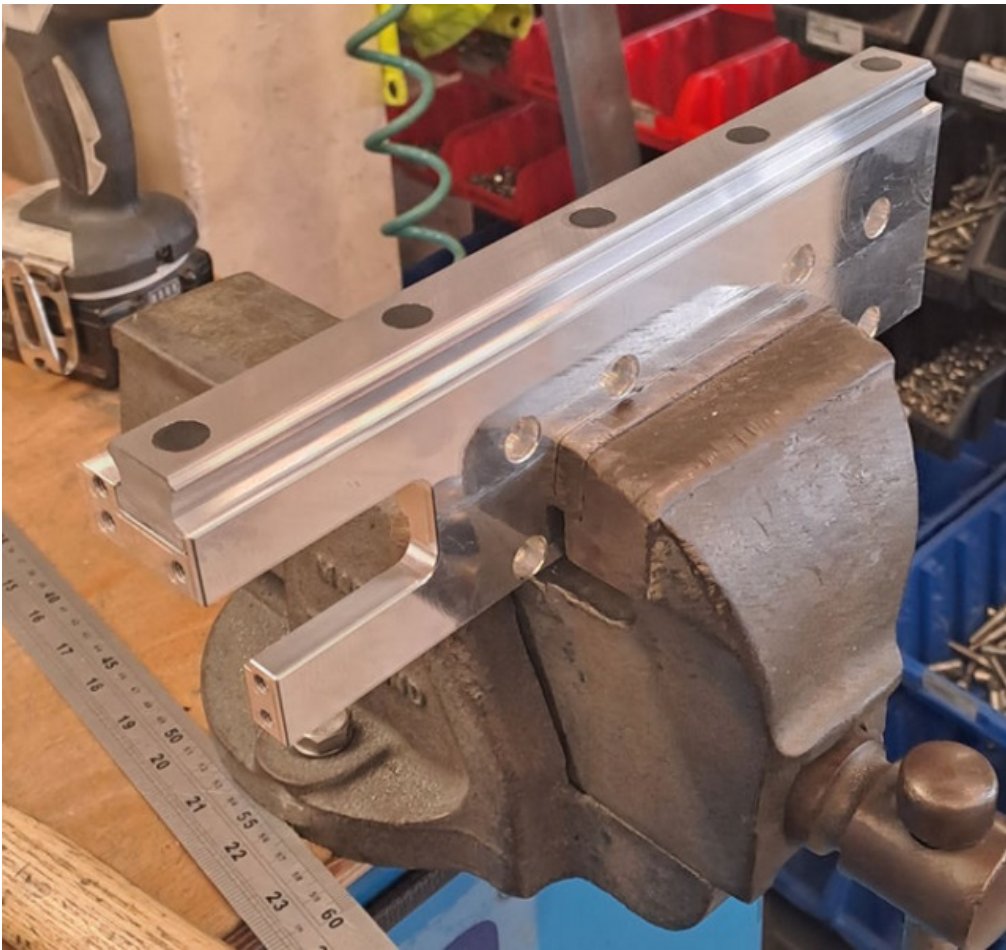

Fichier:Stage 1 Spindle assemble Screenshot 26.png



Stage_1_Spindle_assemble_Screenshot_26

File history

Click on a date/time to view the file as it appeared at that time.

	Date/Time	Thumbnail	Dimensions	User	Comment
current	11:37, 1 June 2023		683 × 636 (1.01 MB)	Gareth Green (talk contribs)	Stage_1_Spindle_assemble_Screenshot_26

You cannot overwrite this file.

File usage

The following page links to this file:

R0000088E Stage 1 Spindle assemble

Metadata

This file contains additional information, probably added from the digital camera or scanner used to create or digitize it. If the file has been modified from its original state, some details may not fully reflect the modified file.