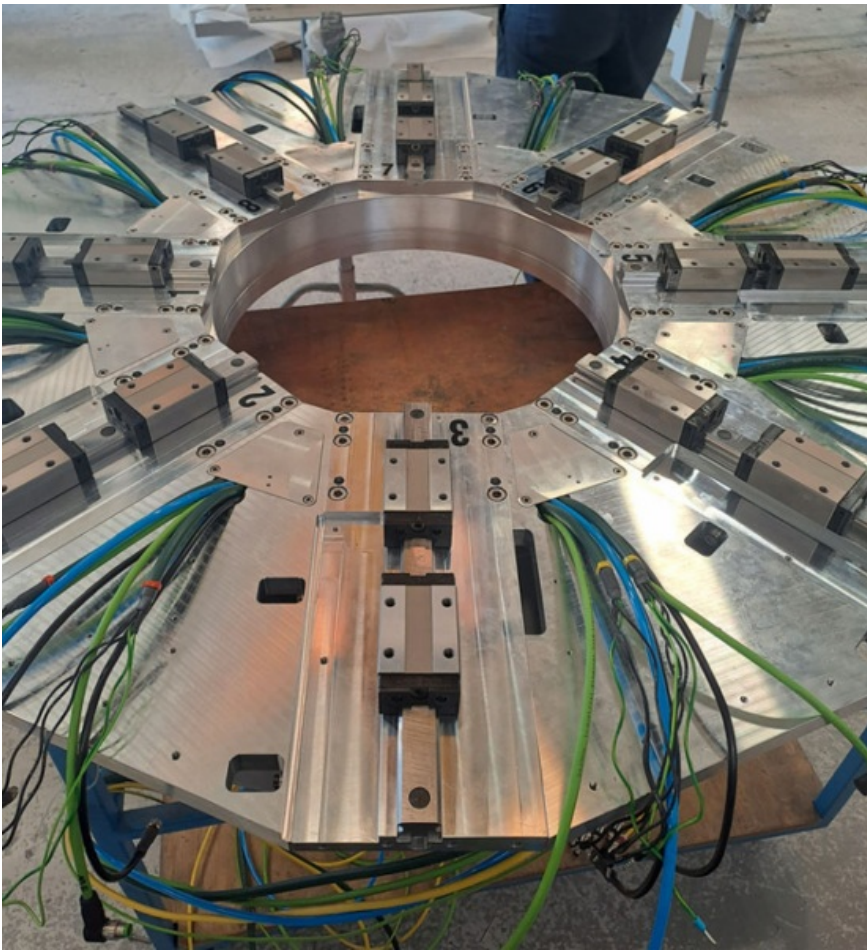

# Fichier:Stage 1 Spindle assemble Screenshot 20.png



Stage\_1\_Spindle\_assemble\_Screenshot\_20

## File history

Click on a date/time to view the file as it appeared at that time.

	Date/Time	Thumbnail	Dimensions	User	Comment
current	10:41, 1 June 2023		683 × 741 (1.31 MB)	Gareth Green (talk   contribs)	Stage_1_Spindle_assemble_Screenshot_20

Horizontal resolution	37.79 dpc
Vertical resolution	37.79 dpc