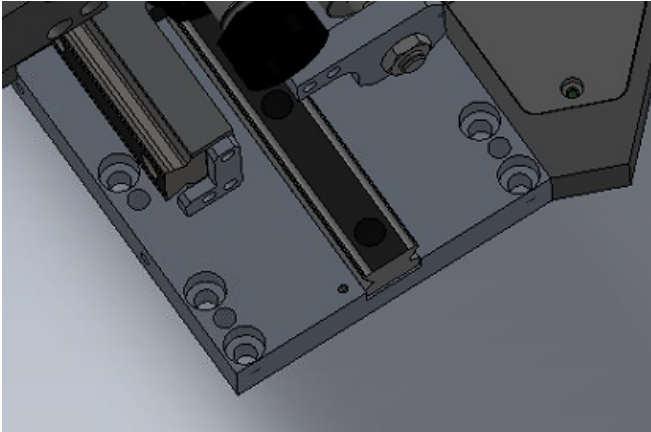

Fichier:Stage 1 Spindle assemble Screenshot 13.png

No higher resolution available.


Stage_1_Spindle_assemble_Screenshot_13

File history

Click on a date/time to view the file as it appeared at that time.

	Date/Time	Thumbnail	Dimensions	User	Comment
current	10:14, 1 June 2023		414 × 273 (80 KB)	Gareth Green (talk contribs)	Stage_1_Spindle_assemble_Screenshot_13

You cannot overwrite this file.

File usage

The following page links to this file:

R0000088E Stage 1 Spindle assemble

Metadata

This file contains additional information, probably added from the digital camera or scanner used to create or digitize it. If the file has been modified from its original state, some details may not fully reflect the modified file.

Horizontal resolution	37.79 dpc
Vertical resolution	37.79 dpc