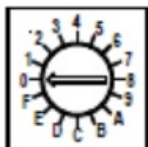

Fichier:SmartDrive Dm Series Stepper Drive Datasheet Image 2.png

Current Switch Settings

Rotary Switch

Switch Setting	Peak Current With Boost ON (Amps)				
	DM28	DM55	DM75	DM110	DM165
0	0.875	1.75	0.5	3.5	5.25
1	1	2	1.0	4	6
2	1.125	2.25	1.5	4.5	6.75
3	1.25	2.5	2.0	5	7.5
4	1.375	2.75	2.5	5.5	8.25
5	1.5	3	3.0	6	9
6	1.625	3.25	3.5	6.5	9.75
7	1.75	3.5	4.0	7	10.5
8	1.875	3.75	4.5	7.5	11.25
9	2	4	5.0	8	12
A	2.125	4.25	5.5	8.5	12.75
B	2.25	4.5	6.0	9	13.5
C	2.375	4.75	6.5	9.5	14.25
D	2.5	5	7.0	10	15
E	2.625	5.25	7.5	10.5	15.75
F	2.75	5.5	8.0	11	16.5

No higher resolution available.


File history

Click on a date/time to view the file as it appeared at that time.

	Date/Time	Thumbnail	Dimensions	User	Comment
current	14:32, 18 August 2023	A small thumbnail image showing the 'Current Switch Settings' table from the datasheet.	768 × 442 (137 KB)	Gareth Green (talk contribs)	