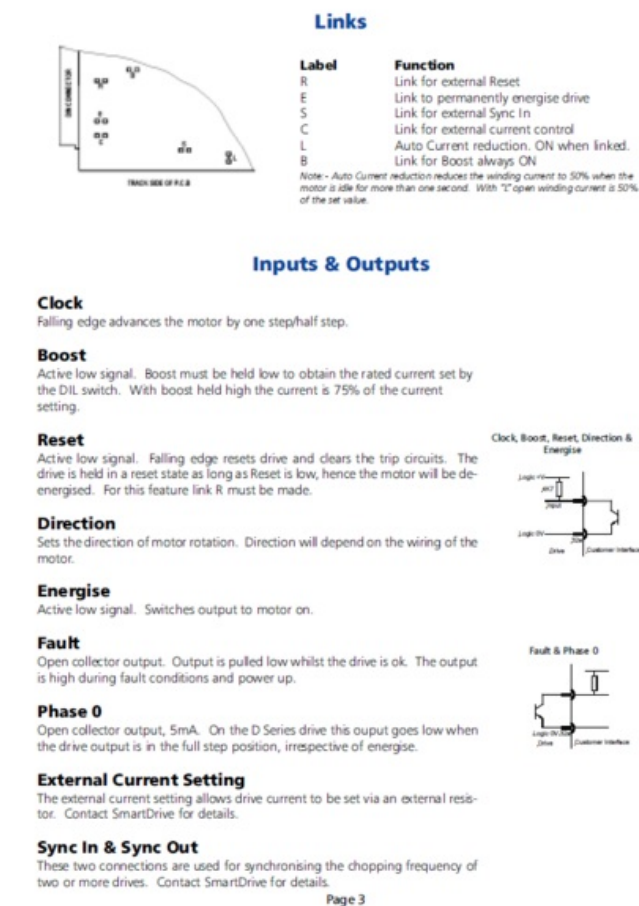

Fichier:SmartDrive Dm Series Stepper Drive Datasheet 3.png



File history

Click on a date/time to view the file as it appeared at that time.

	Date/Time	Thumbnail	Dimensions	User	Comment
current	11:52, 27 November 2019		599 × 869 (120 KB)	Gareth Green (talk contribs)	

You cannot overwrite this file.

File usage

The following page links to this file: