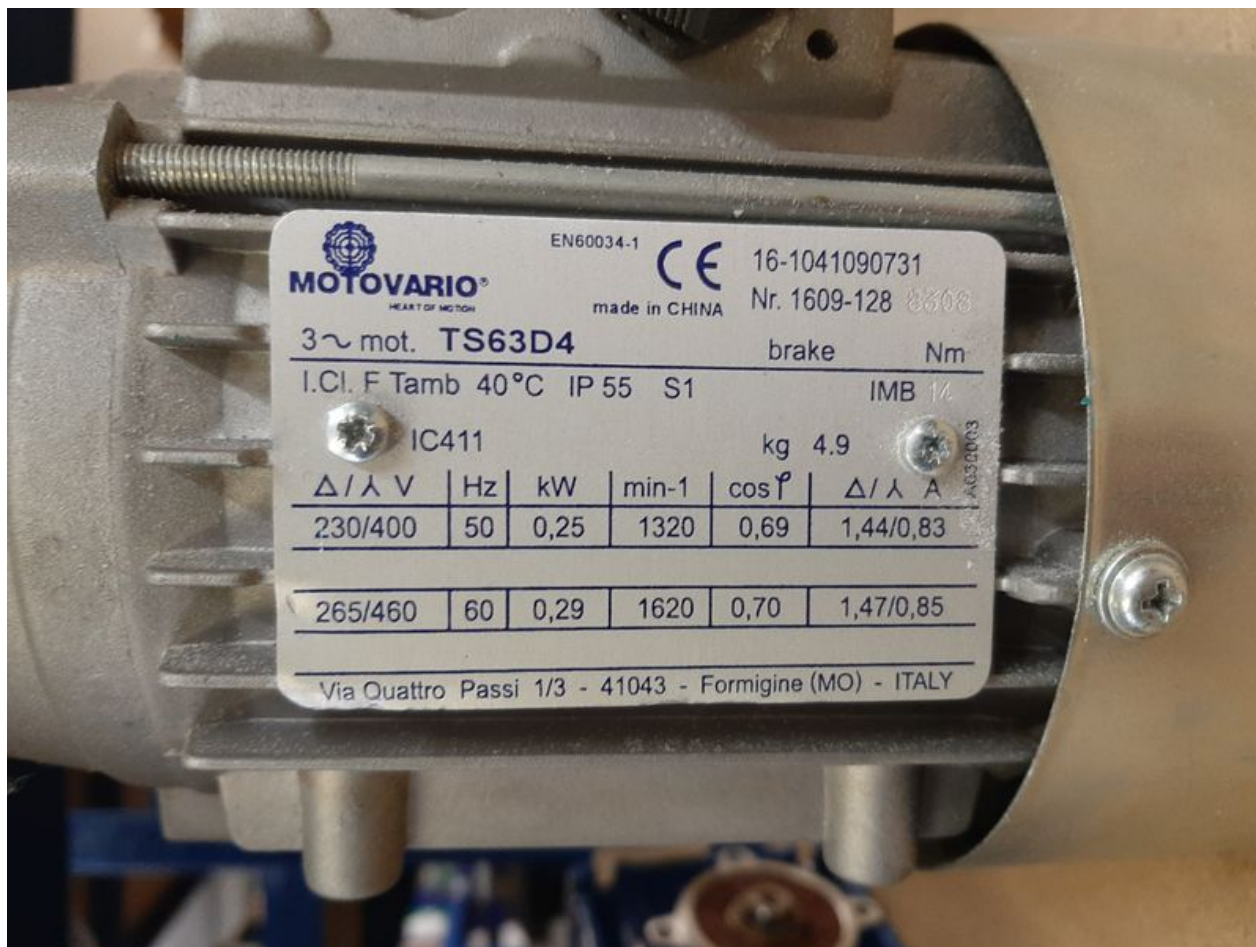

# Fichier:Setting Motor Overload Relays 20201006 094838.jpg



Setting\_Motor\_Overload\_Relays\_20201006\_094838

## File history

Click on a date/time to view the file as it appeared at that time.

	Date/Time	Thumbnail	Dimensions	User	Comment
current	11:44, 6 October 2020		4,032 × 3,024 (3.82 MB)	Gareth Green (talk   contribs)	Setting_Motor_Overload_Relays_20201006_094838

Camera model	SM-A505FN
Camera manufacturer	samsung
Date and time of data generation	09:48, 6 October 2020
Exposure time	1/50 sec (0.02)

F Number	f/1.7
ISO speed rating	160
Lens focal length	3.93 mm
Vertical resolution	72 dpi
Horizontal resolution	72 dpi
Width	4,032 px
Height	3,024 px
Software used	A505FNXXU5BTH8
Y and C positioning	Centered
Orientation	Normal
File change date and time	09:48, 6 October 2020
Exif version	2.2
APEX aperture	1.53
Scene type	A directly photographed image
APEX exposure bias	0
Exposure Program	Normal program
Color space	sRGB
Unique image ID	H25LSLJ02AM
Maximum land aperture	1.53 APEX (f/1.7)
APEX brightness	1.08
Supported Flashpix version	0,100
DateTimeOriginal subseconds	0,152
White balance	Auto white balance
Custom image processing	Normal process
Exposure mode	Auto exposure
Flash	Flash did not fire
DateTime subseconds	0,152
Saturation	Normal
Meaning of each component	<ol style="list-style-type: none"> <li>1. Y</li> <li>2. Cb</li> <li>3. Cr</li> <li>4. does not exist</li> </ol>
Focal length in 35 mm film	26 mm
DateTimeDigitized subseconds	0,152
Contrast	Normal
Sharpness	Normal
Date and time of digitizing	09:48, 6 October 2020
APEX shutter speed	5.64
Metering mode	Center weighted average
Scene capture type	Standard
Light source	Unknown