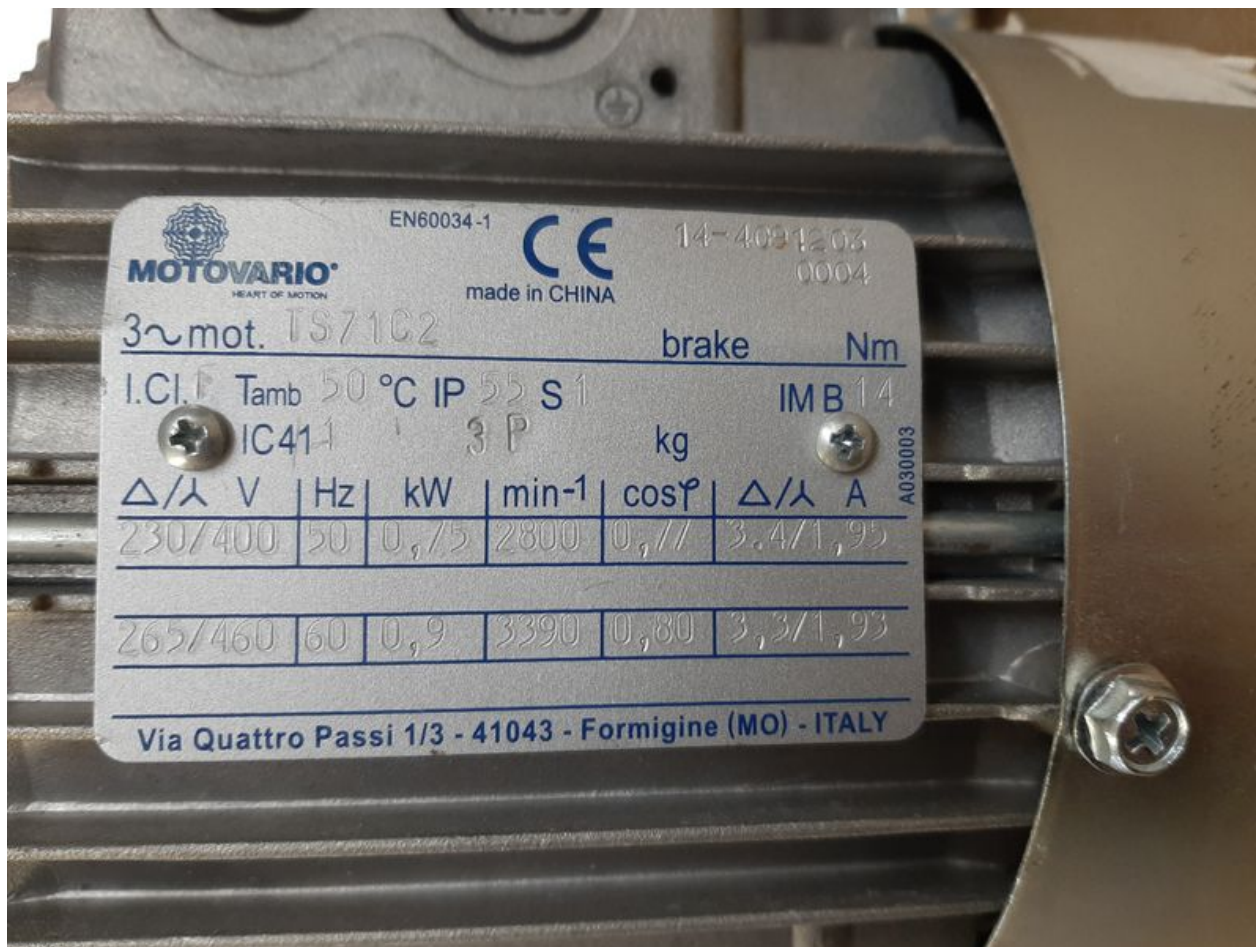

Fichier:Setting Motor Overload Relays 20201006 094822.jpg



Setting_Motor_Overload_Relays_20201006_094822

File history

Click on a date/time to view the file as it appeared at that time.

	Date/Time	Thumbnail	Dimensions	User	Comment
current	11:44, 6 October 2020		4,032 × 3,024 (4.02 MB)	Gareth Green (talk contribs)	Setting_Motor_Overload_Relays_20201006_094822

Camera model	SM-A505FN
Camera manufacturer	samsung
Date and time of data generation	09:48, 6 October 2020
Exposure time	1/50 sec (0.02)

F Number	f/1.7
ISO speed rating	100
Lens focal length	3.93 mm
Vertical resolution	72 dpi
Horizontal resolution	72 dpi
Width	4,032 px
Height	3,024 px
Software used	A505FNXXU5BTH8
Y and C positioning	Centered
Orientation	Normal
File change date and time	09:48, 6 October 2020
Exif version	2.2
APEX aperture	1.53
Scene type	A directly photographed image
APEX exposure bias	0
Exposure Program	Normal program
Color space	sRGB
Unique image ID	H25LSLJ02AM
Maximum land aperture	1.53 APEX (f/1.7)
APEX brightness	1.58
Supported Flashpix version	0,100
DateTimeOriginal subseconds	0,273
White balance	Auto white balance
Custom image processing	Normal process
Exposure mode	Auto exposure
Flash	Flash did not fire
DateTime subseconds	0,273
Saturation	Normal
Meaning of each component	1. Y 2. Cb 3. Cr 4. does not exist
Focal length in 35 mm film	26 mm
DateTimeDigitized subseconds	0,273
Contrast	Normal
Sharpness	Normal
Date and time of digitizing	09:48, 6 October 2020
APEX shutter speed	5.64
Metering mode	Center weighted average
Scene capture type	Standard
Light source	Unknown