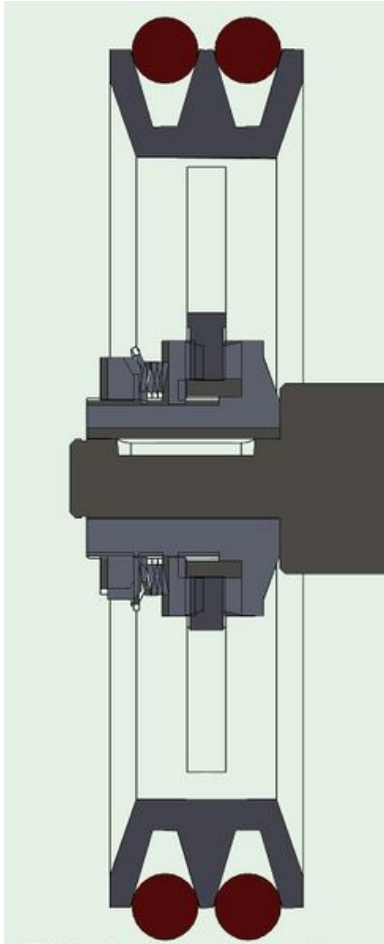

Fichier:Setting Infeed Loading Wheel Section.jpg



Setting_Infeed_Loading_Wheel_Section

File history

Click on a date/time to view the file as it appeared at that time.

	Date/Time	Thumbnail	Dimensions	User	Comment
current	13:50, 6 April 2023		637 × 1,578 (73 KB)	Gareth Green (talk contribs)	Setting_Infeed_Loading_Wheel_Section